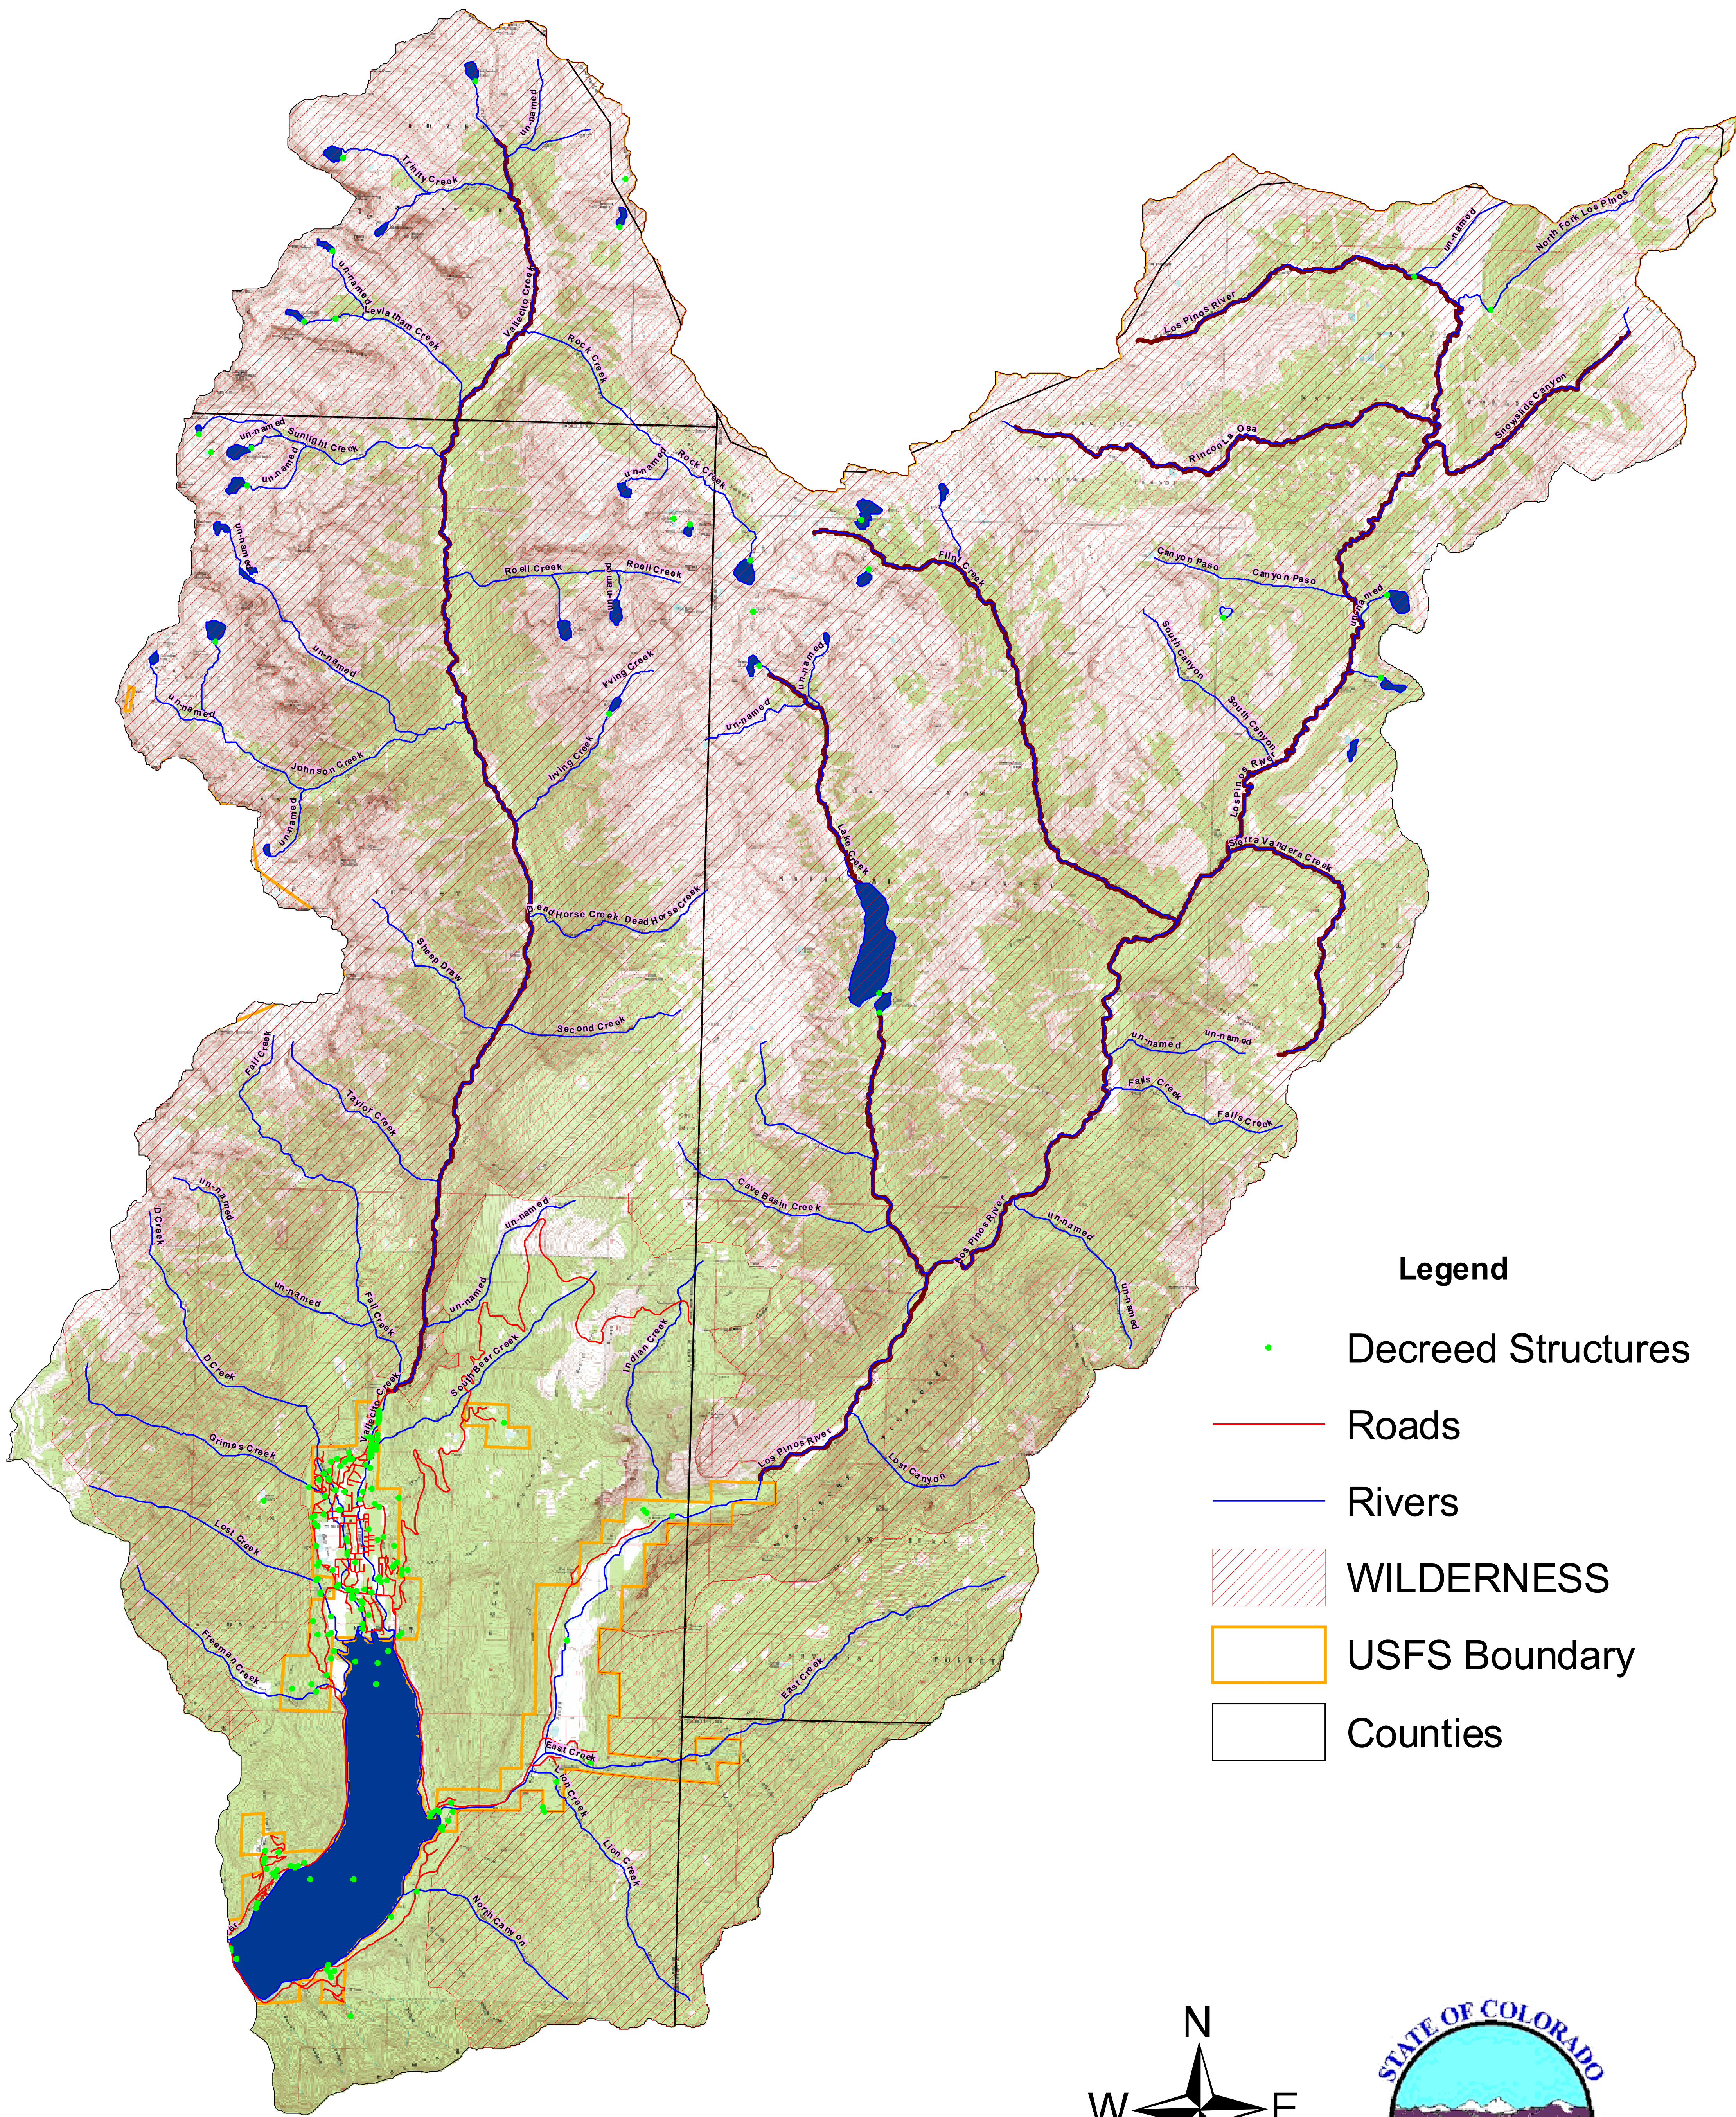

# RIVER PROTECTION WORKGROUP

## PINE RIVER & VALLECITO CREEK

### Legend

- Decreed Structures
- Roads
- Rivers
- WILDERNESS
- USFS Boundary
- Counties