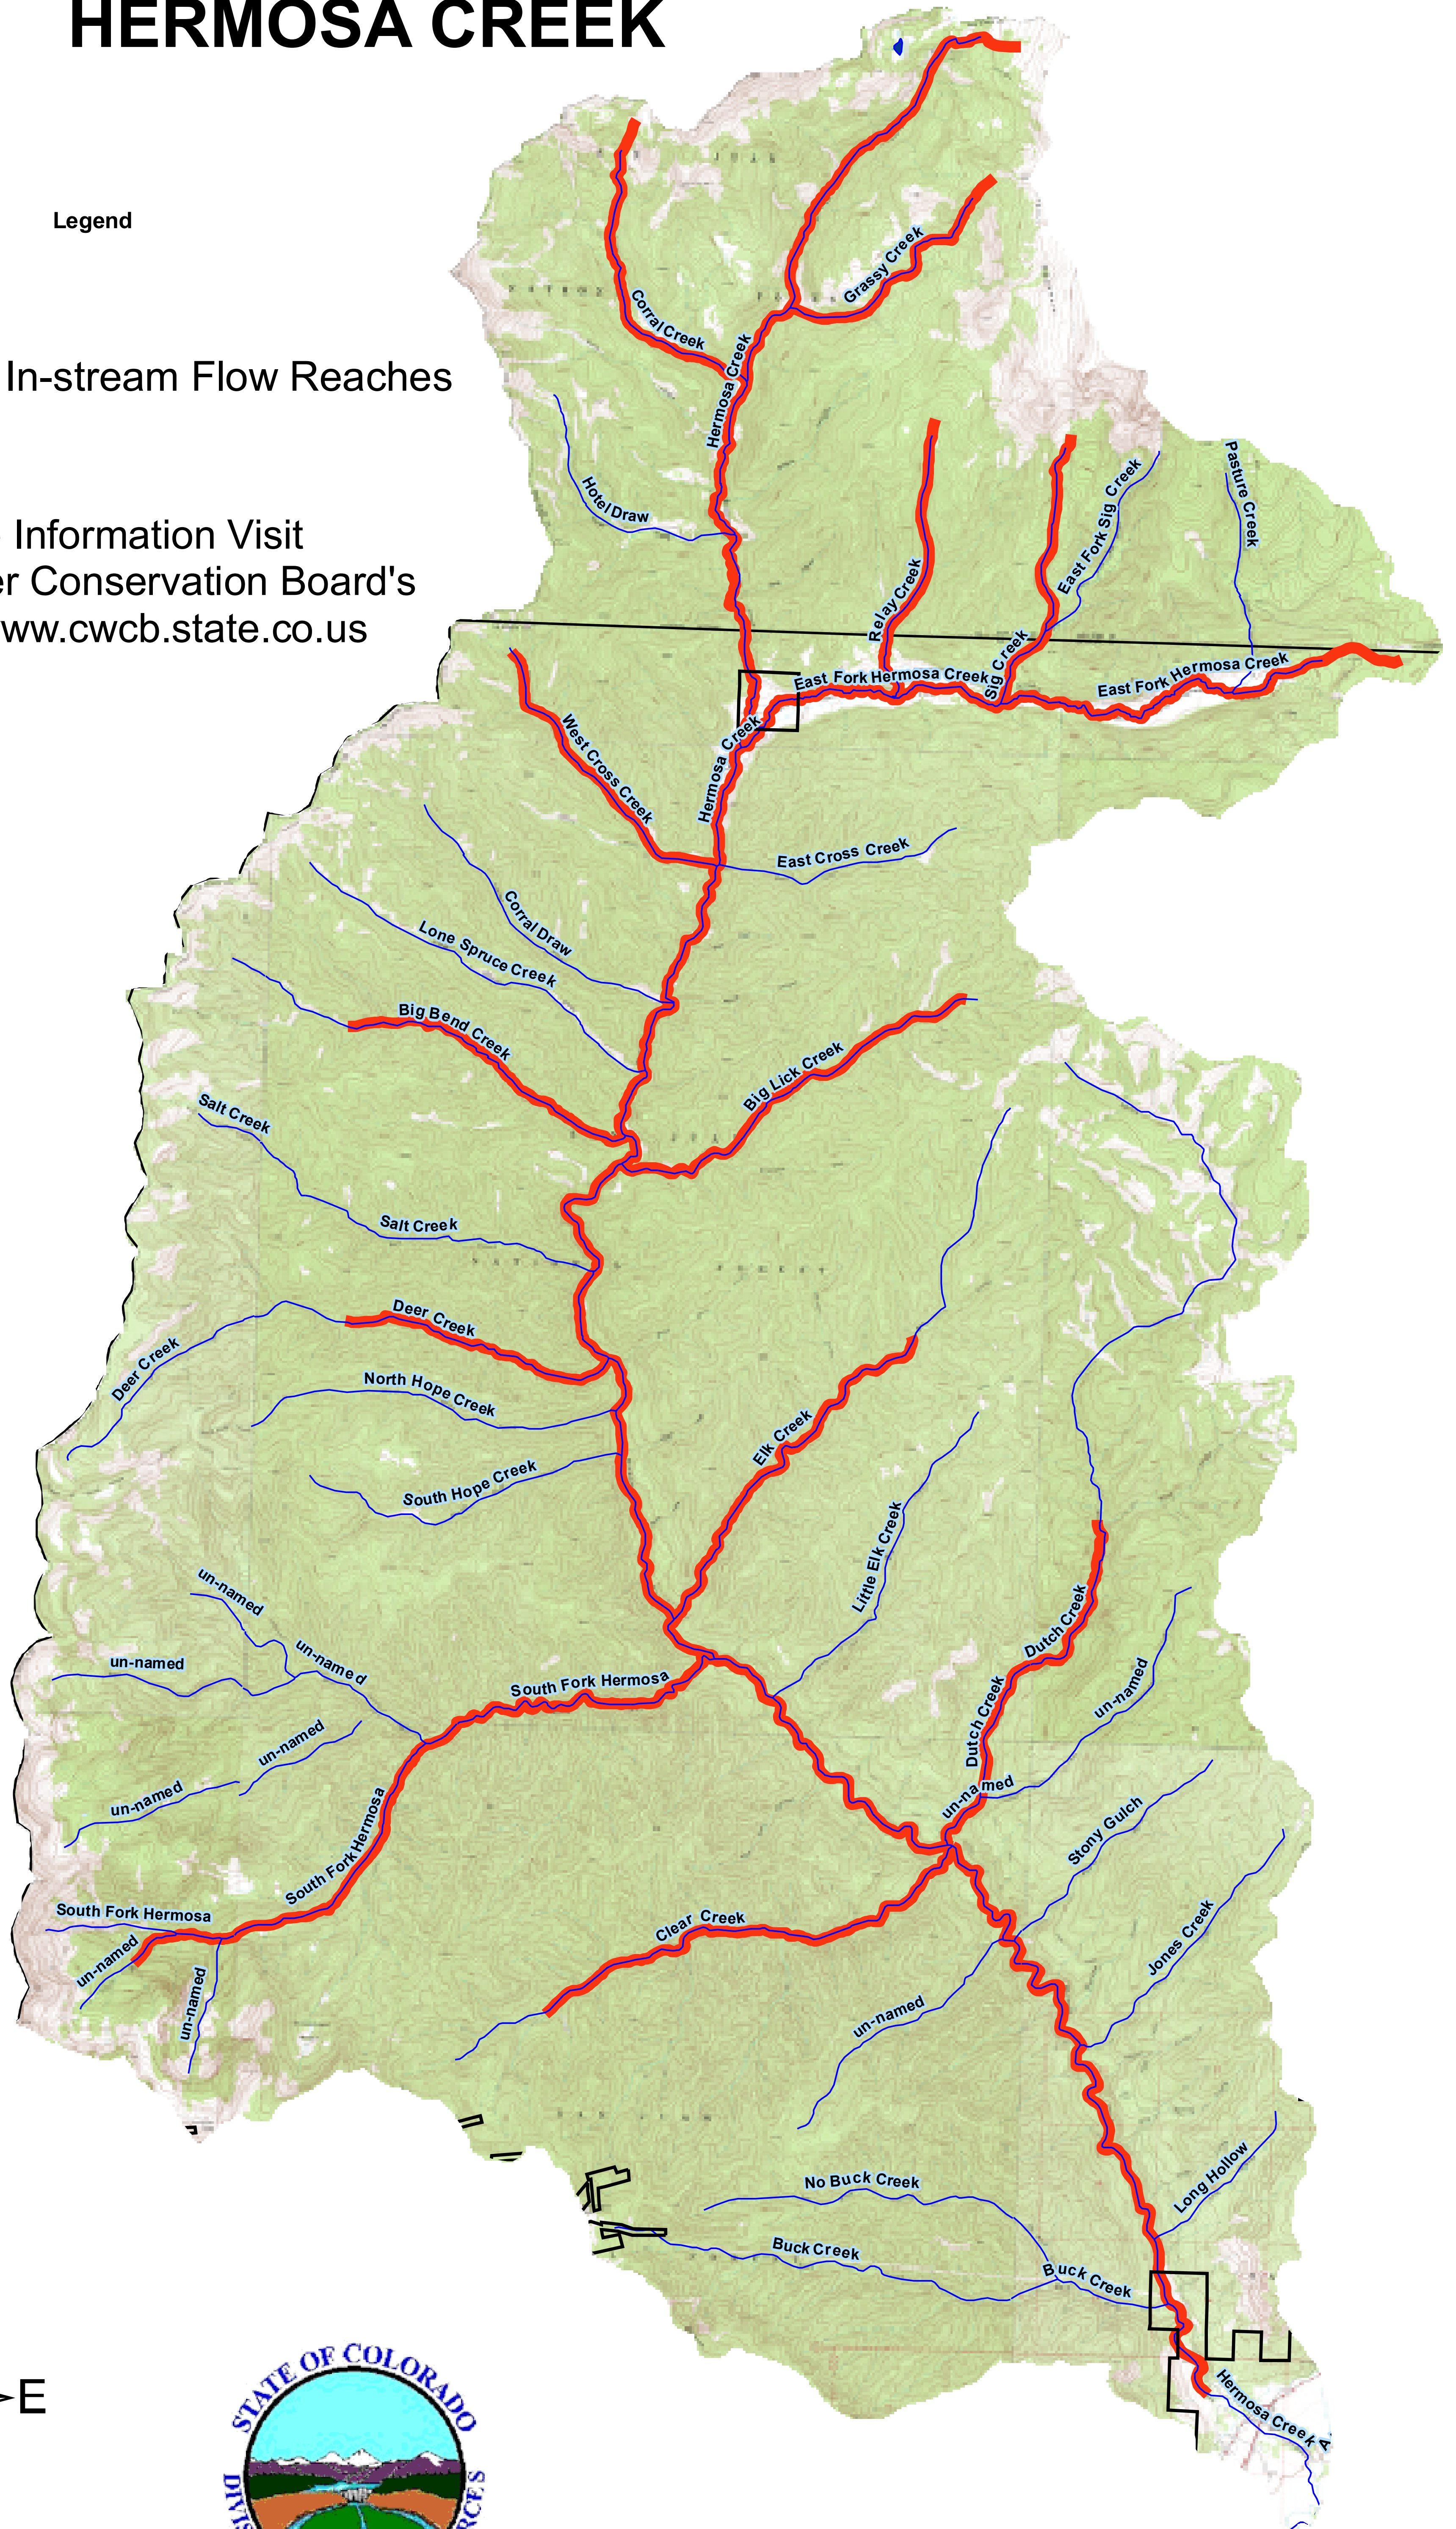

RIVER PROTECTION WORKGROUP

HERMOSA CREEK

Legend

-  Rivers
-  CWCB In-stream Flow Reaches

For More Information Visit
Colorado Water Conservation Board's
website -- www.cwcb.state.co.us

0 0.5 1 2 3 4 Miles