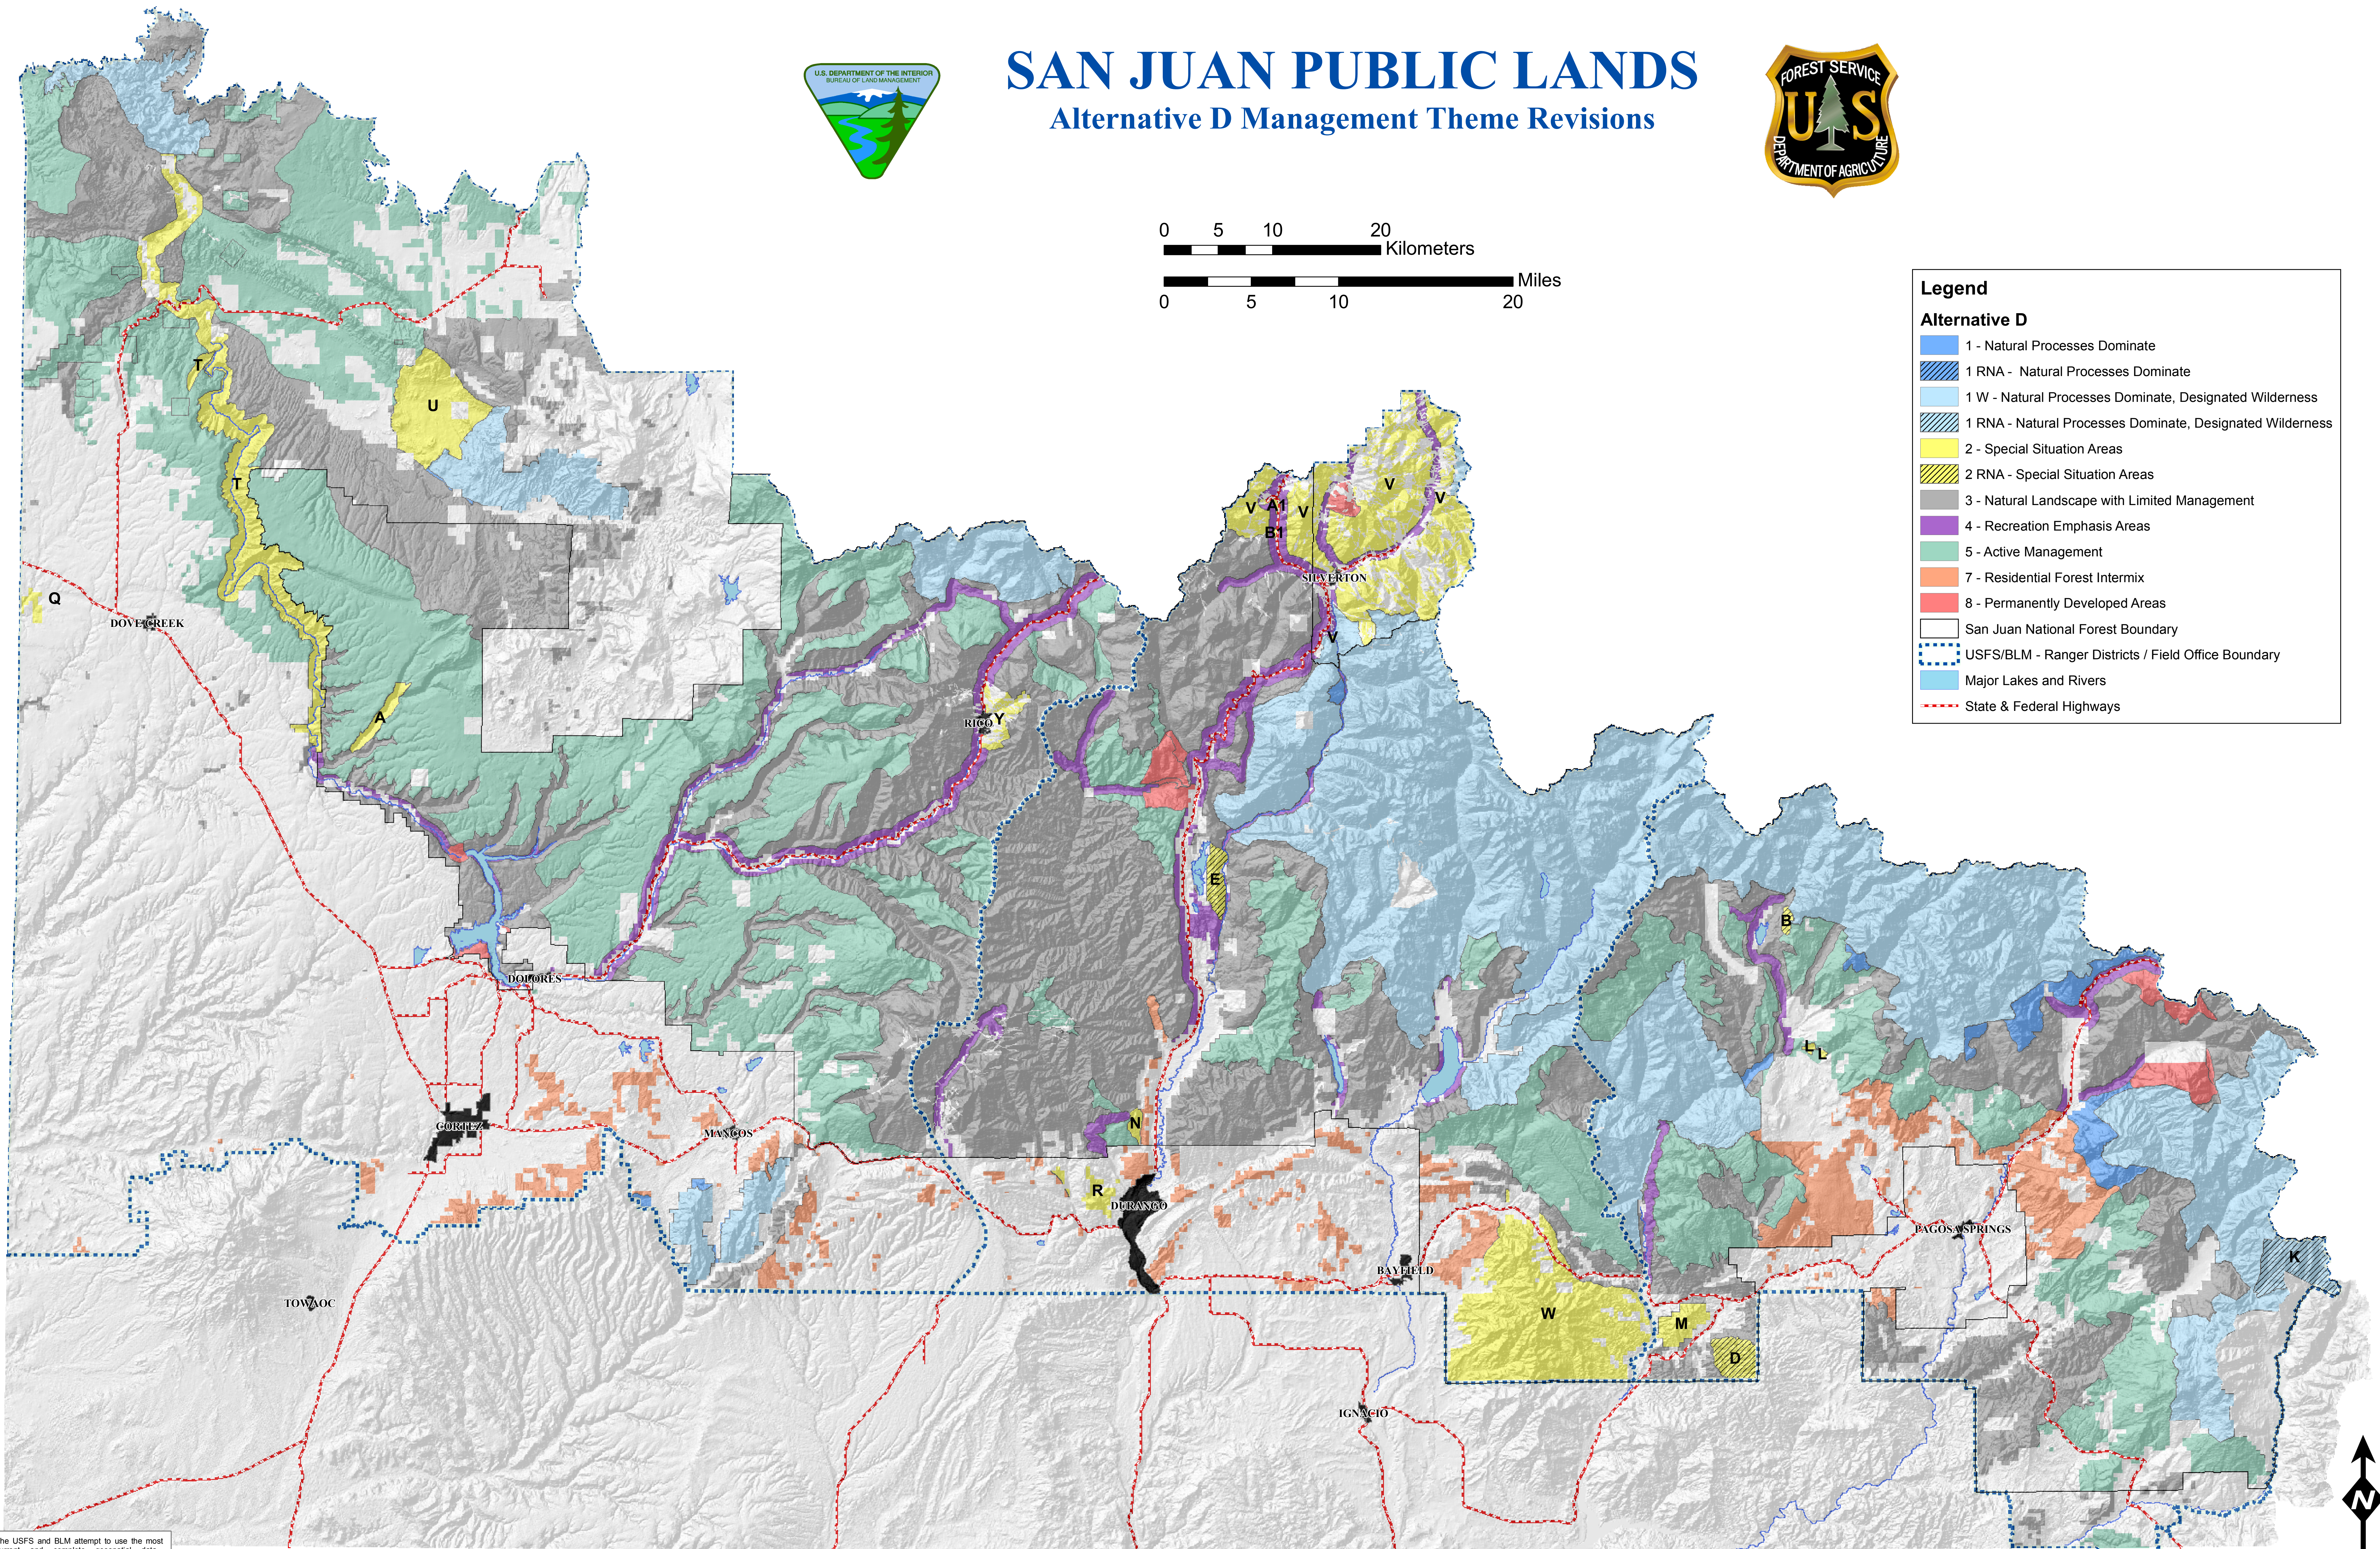

SAN JUAN PUBLIC LANDS

Alternative D Management Theme Revisions

1. **Legend**
2. **Alternative D**
3. 1 - Natural Processes Dominate
   - 1 RNA - Natural Processes Dominate
   - 1 W - Natural Processes Dominate, Designated Wilderness
   - 1 RNA - Natural Processes Dominate, Designated Wilderness
   - 2 - Special Situation Areas
   - 2 RNA - Special Situation Areas
   - 3 - Natural Landscape with Limited Management
   - 4 - Recreation Emphasis Areas
   - 5 - Active Management
   - 7 - Residential Forest Intermix
   - 8 - Permanently Developed Areas
   - San Juan National Forest Boundary
   - USFS/BLM - Ranger Districts / Field Office Boundary
   - Major Lakes and Rivers
   - State & Federal Highways