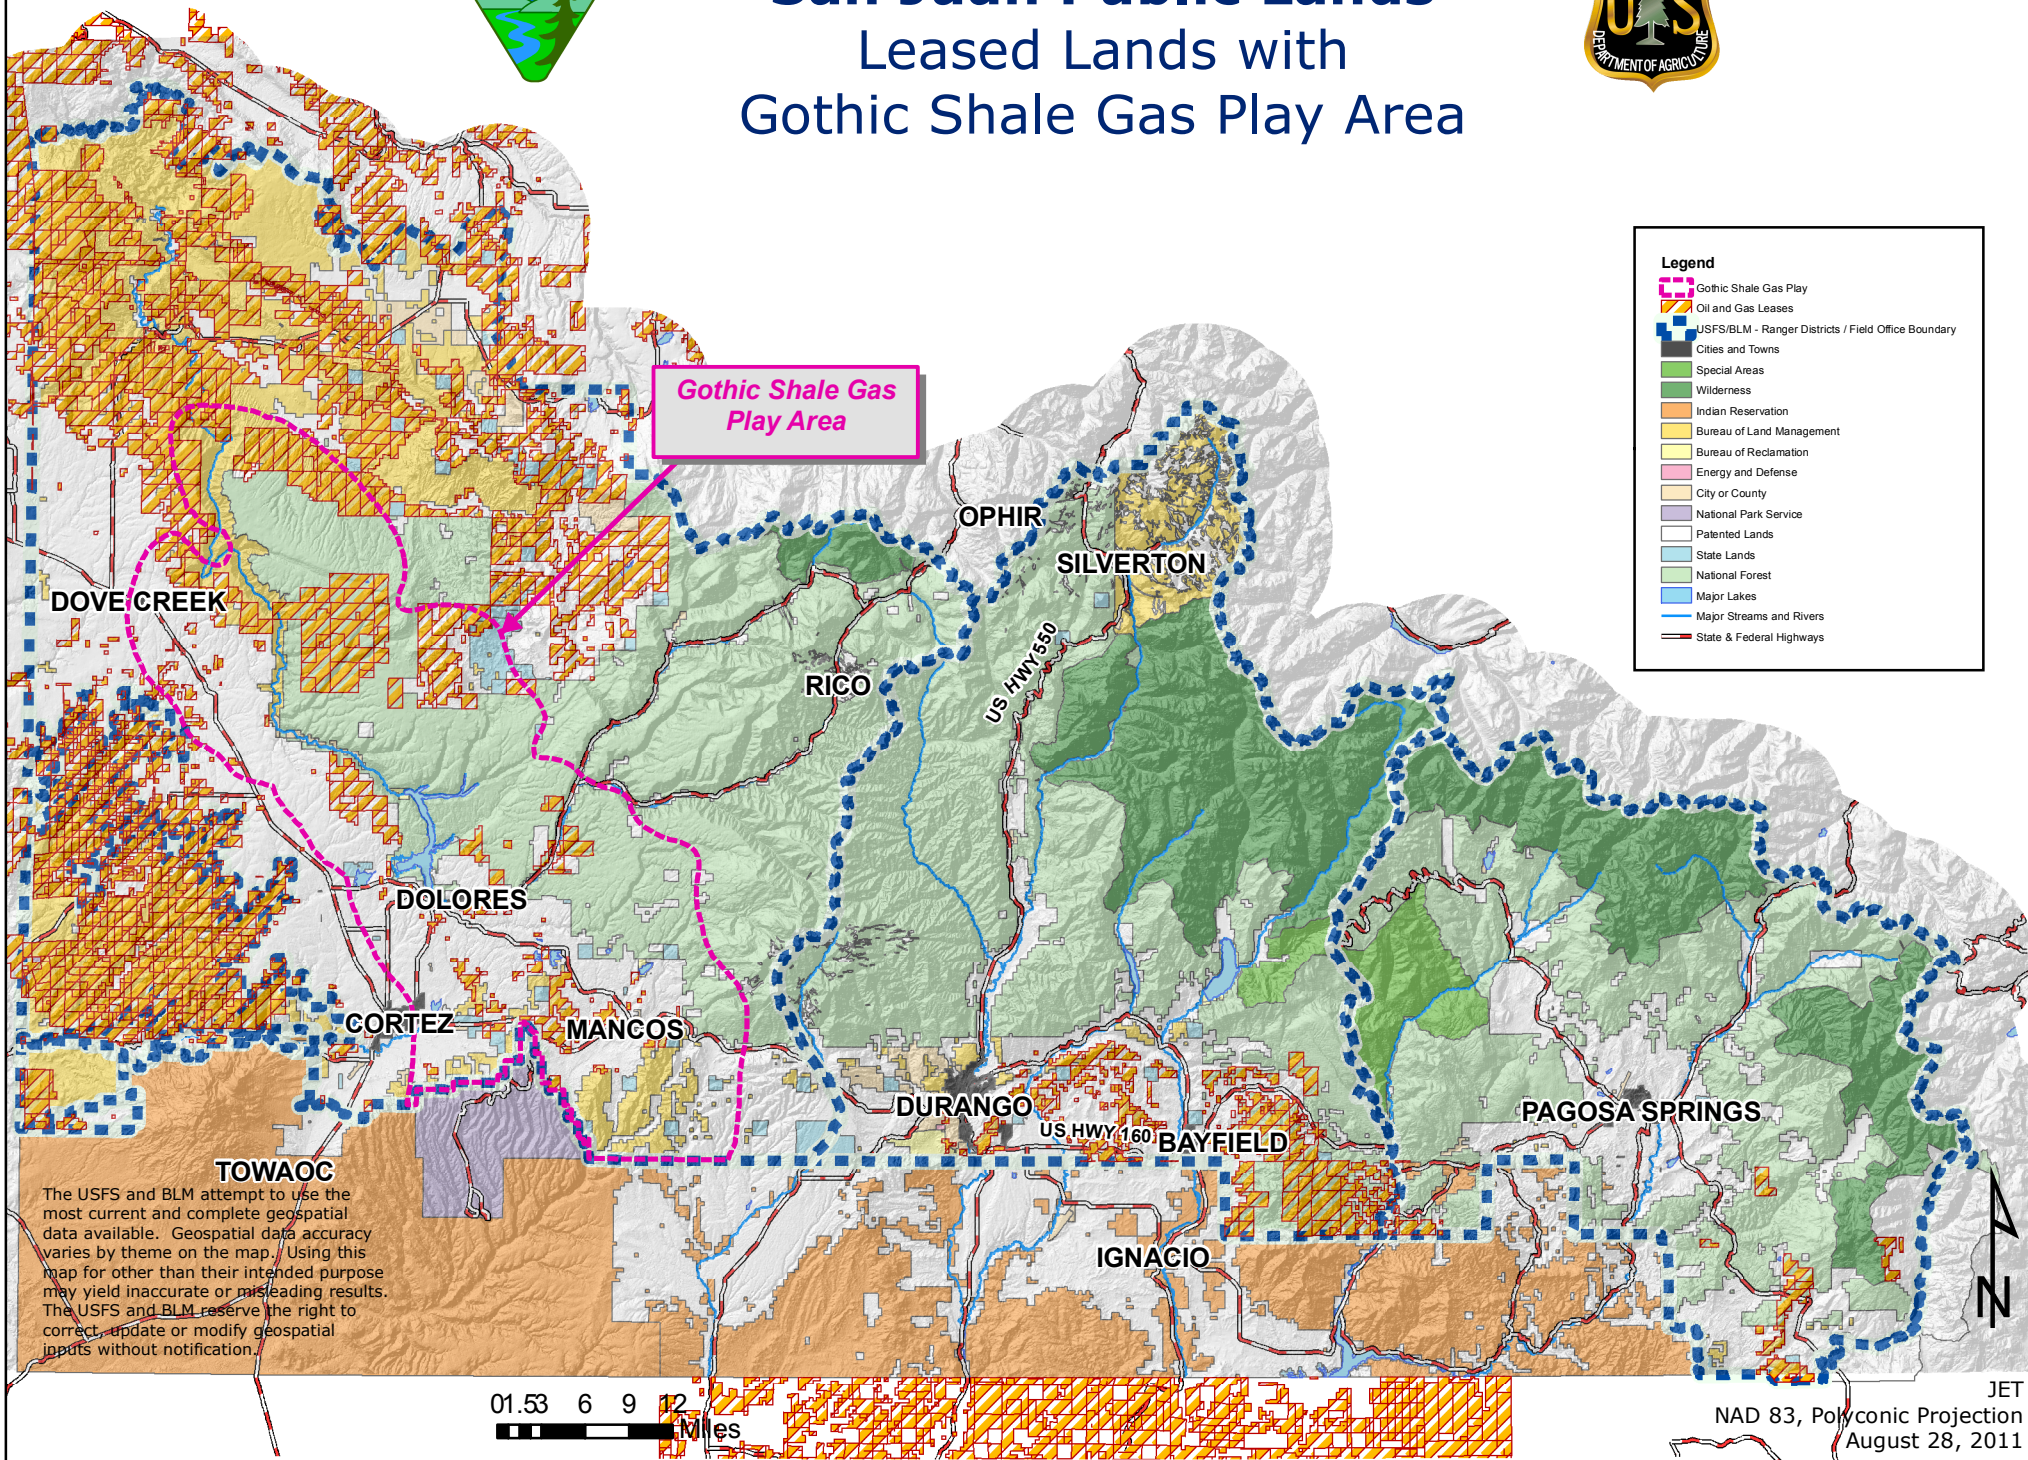

San Juan Public Lands Leased Lands with Gothic Shale Gas Play Area

Gothic Shale Gas Play Area

- Legend**
- Gothic Shale Gas Play
 - Oil and Gas Leases
 - USFS/BLM - Ranger Districts / Field Office Boundary
 - Cities and Towns
 - Special Areas
 - Wilderness
 - Indian Reservation
 - Bureau of Land Management
 - Bureau of Reclamation
 - Energy and Defense
 - City or County
 - National Park Service
 - Patented Lands
 - State Lands
 - National Forest
 - Major Lakes
 - Major Streams and Rivers
 - State & Federal Highways

The USFS and BLM attempt to use the most current and complete geospatial data available. Geospatial data accuracy varies by theme on the map. Using this map for other than their intended purpose may yield inaccurate or misleading results. The USFS and BLM reserve the right to correct, update or modify geospatial inputs without notification.

JET
NAD 83, Polyconic Projection
August 28, 2011