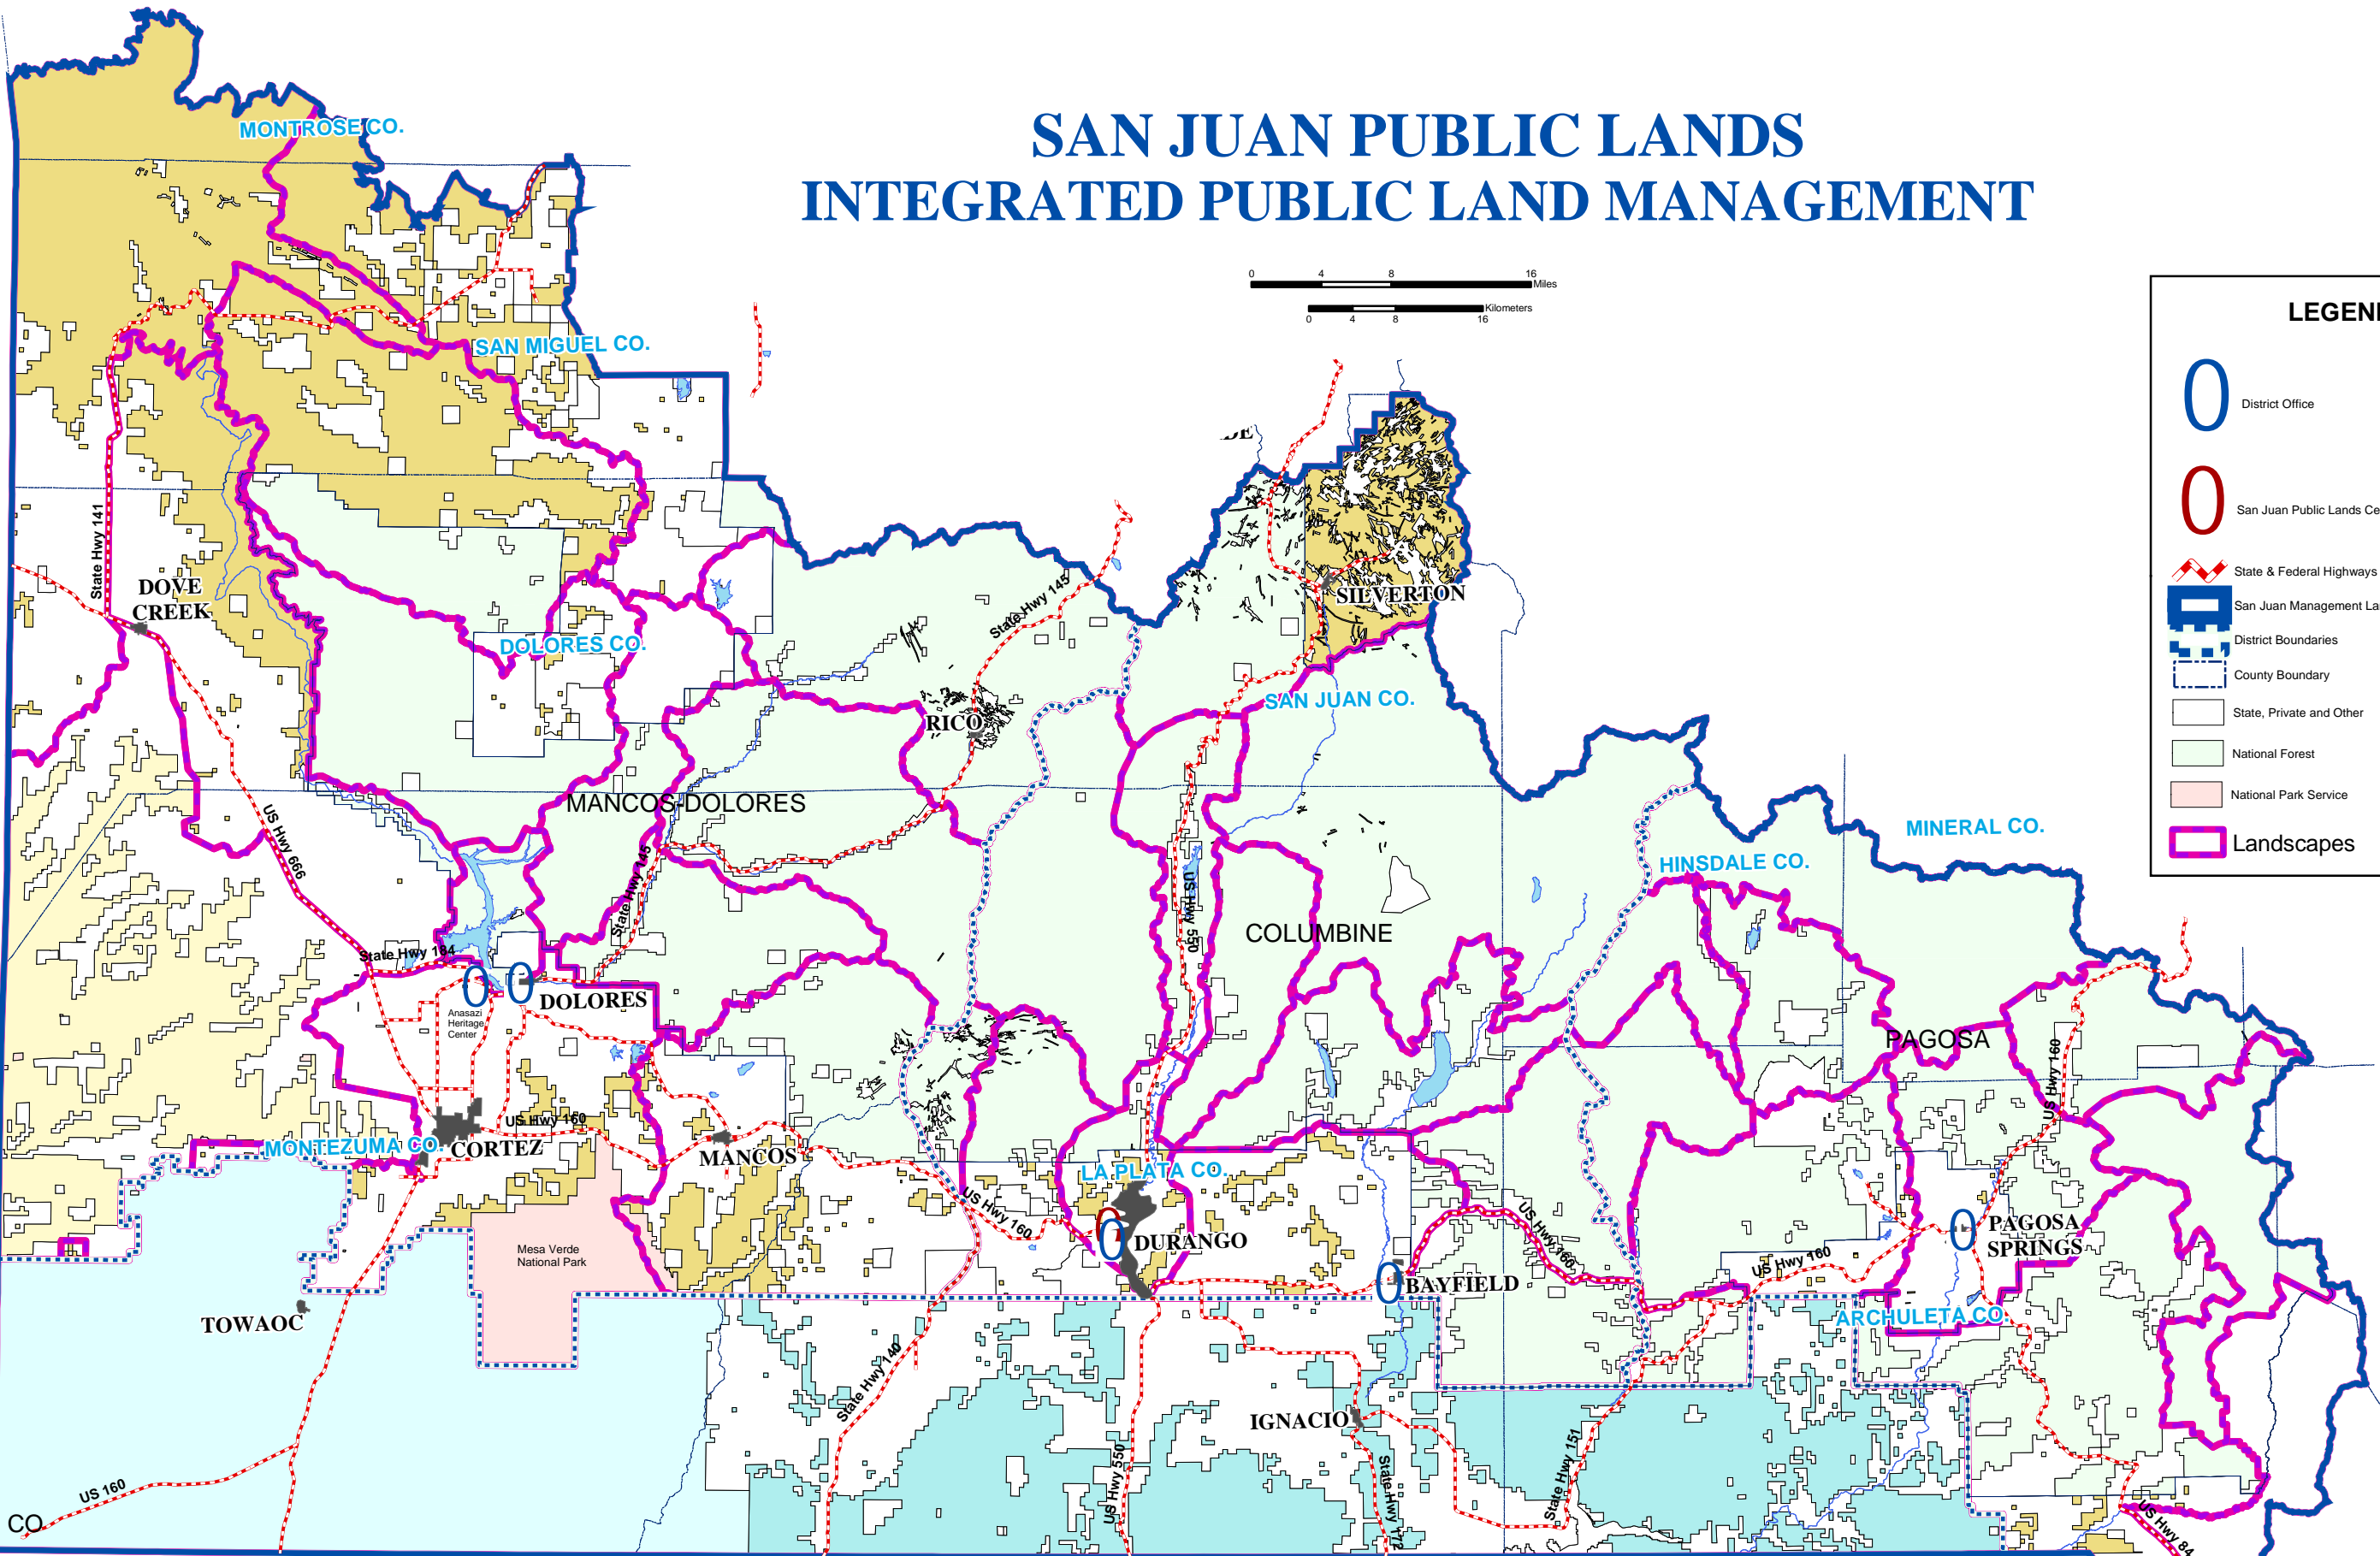

SAN JUAN PUBLIC LANDS INTEGRATED PUBLIC LAND MANAGEMENT

LEGEND

- District Office
- San Juan Public Lands Center
- State & Federal Highways
- San Juan Management Landscape
- District Boundaries
- County Boundary
- State, Private and Other
- National Forest
- National Park Service
- Landscapes

K

UT CO
AZ NM