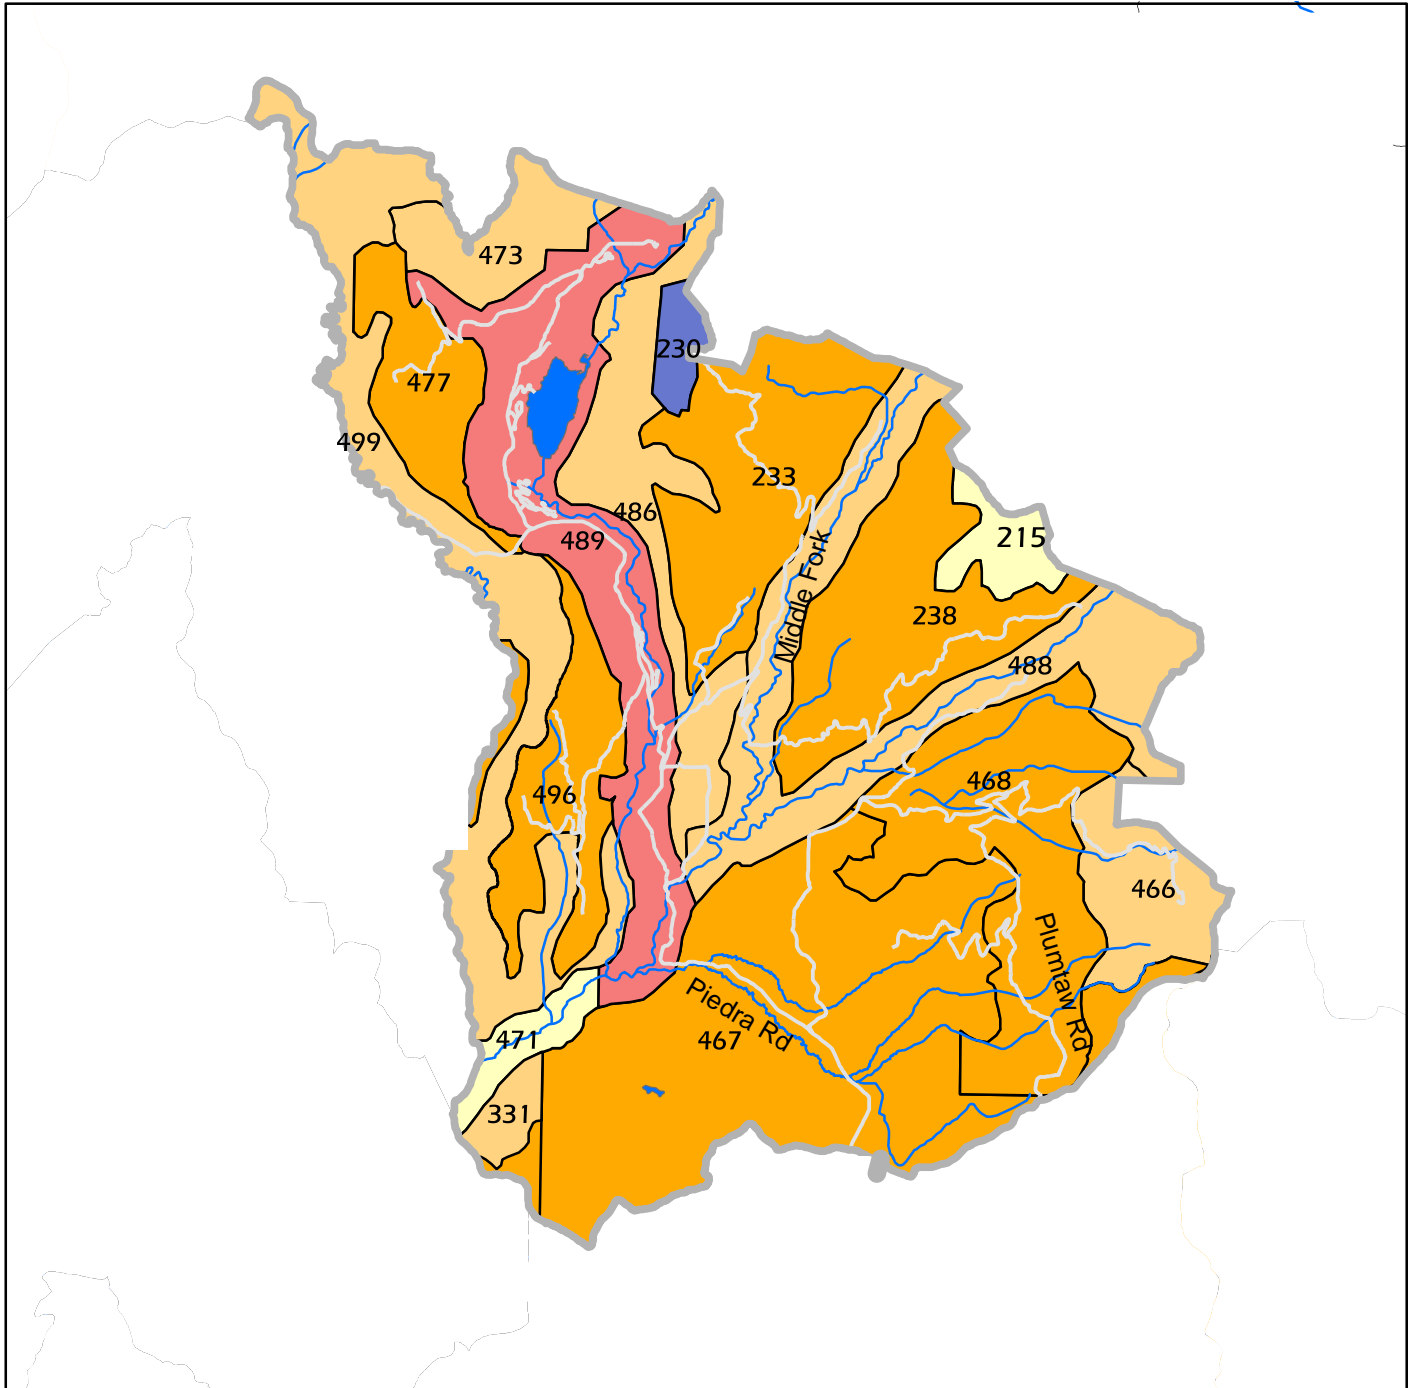

Theme Comments Reference Map: Pagosa Meeting 2/24 Williams

RPI Consulting Inc.

Note: See Accompanying Report
to Reference Corresponding Comments
on Proposed Theme Designations