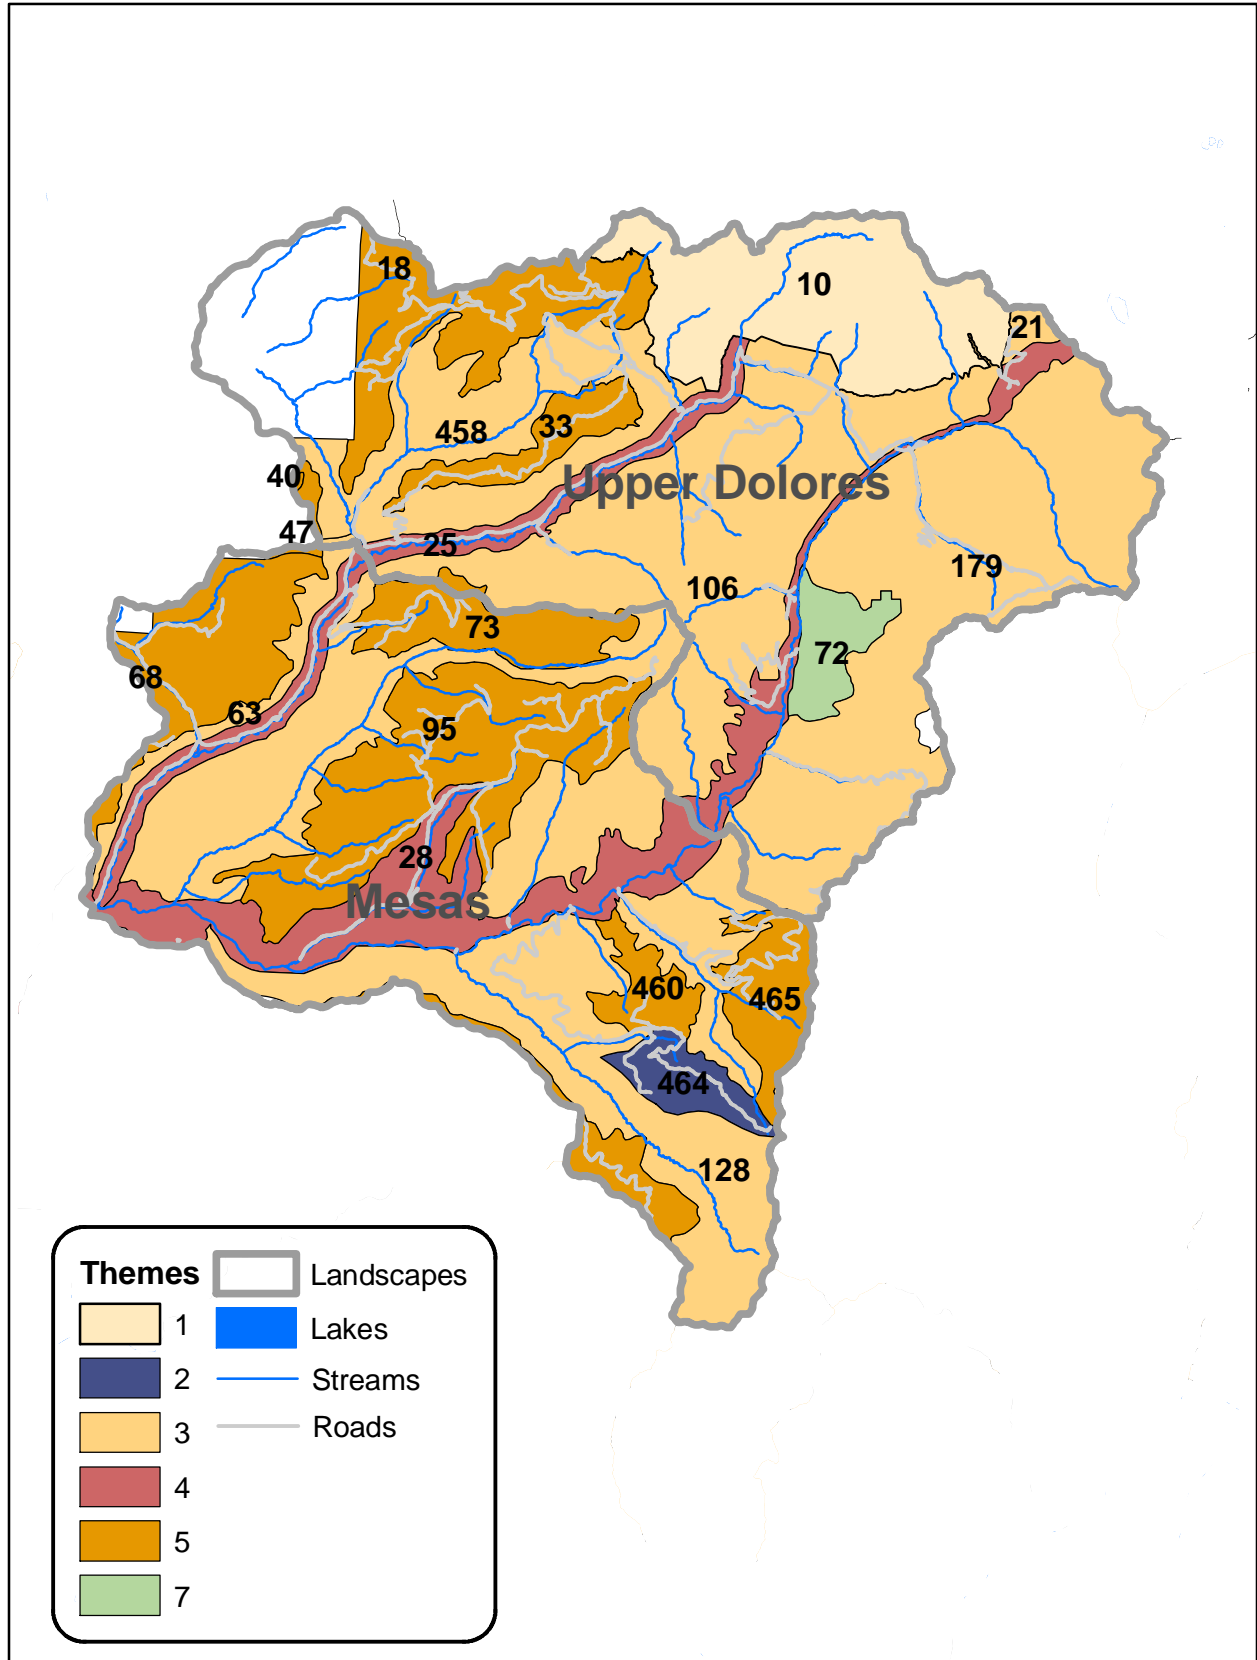

Theme Comments Reference Map:
 Dolores Meeting 2/17 Upper Dolores and Mesas

Note: See Accompanying Report to Reference Corresponding Comments on Proposed Theme Designations