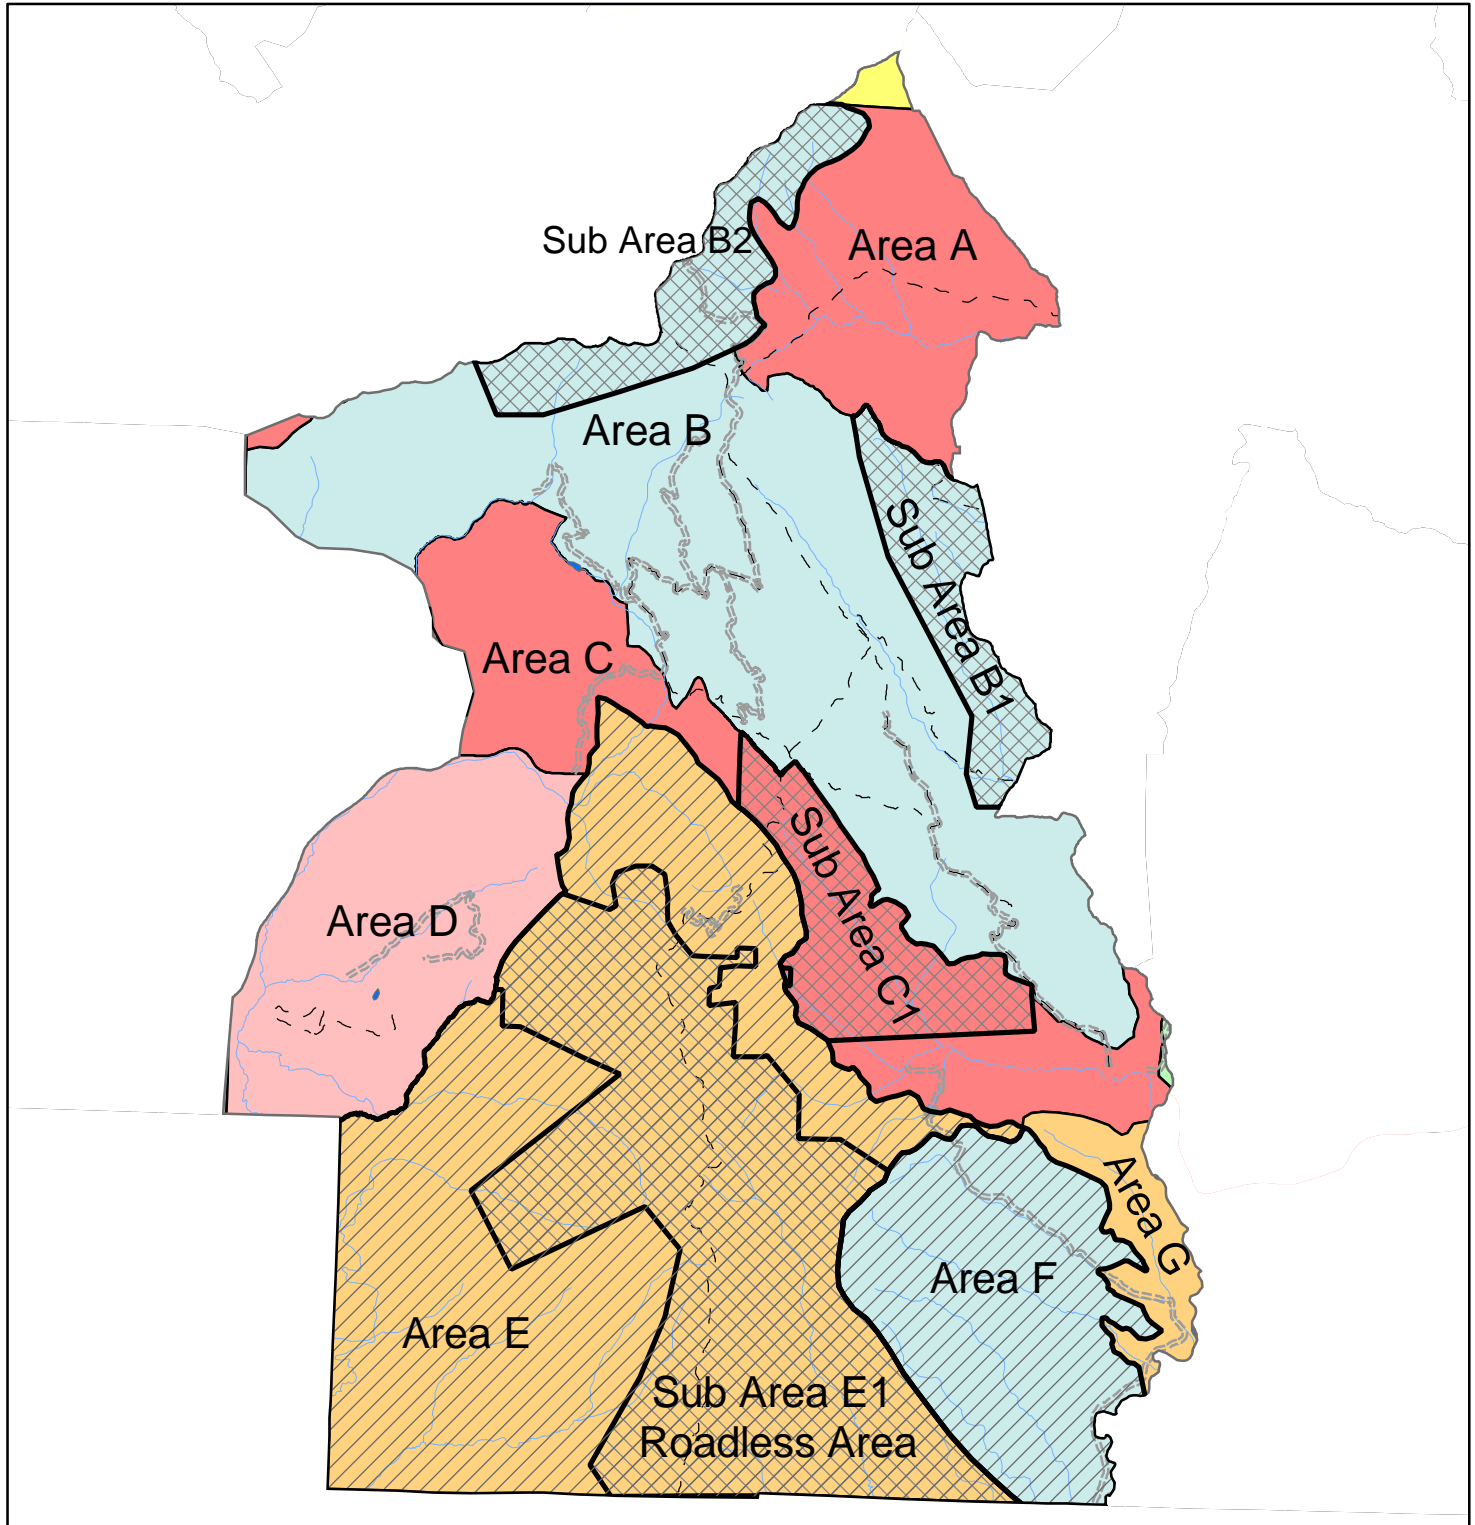

# Theme Comments Reference Map: Columbine Meeting 5/24 HDs and Beaver Meadows

Proposed Themes		--- Roads	▨ Study Group Alternative Area
1	2	- - Trails	▨ Study Group Alternative Boundary and Theme
3	4	— Streams	▨ Study Group Area of Interest
5	7	■ Lakes	
8			

Note: See Accompanying Report to Reference Corresponding Comments on Proposed Theme Designations