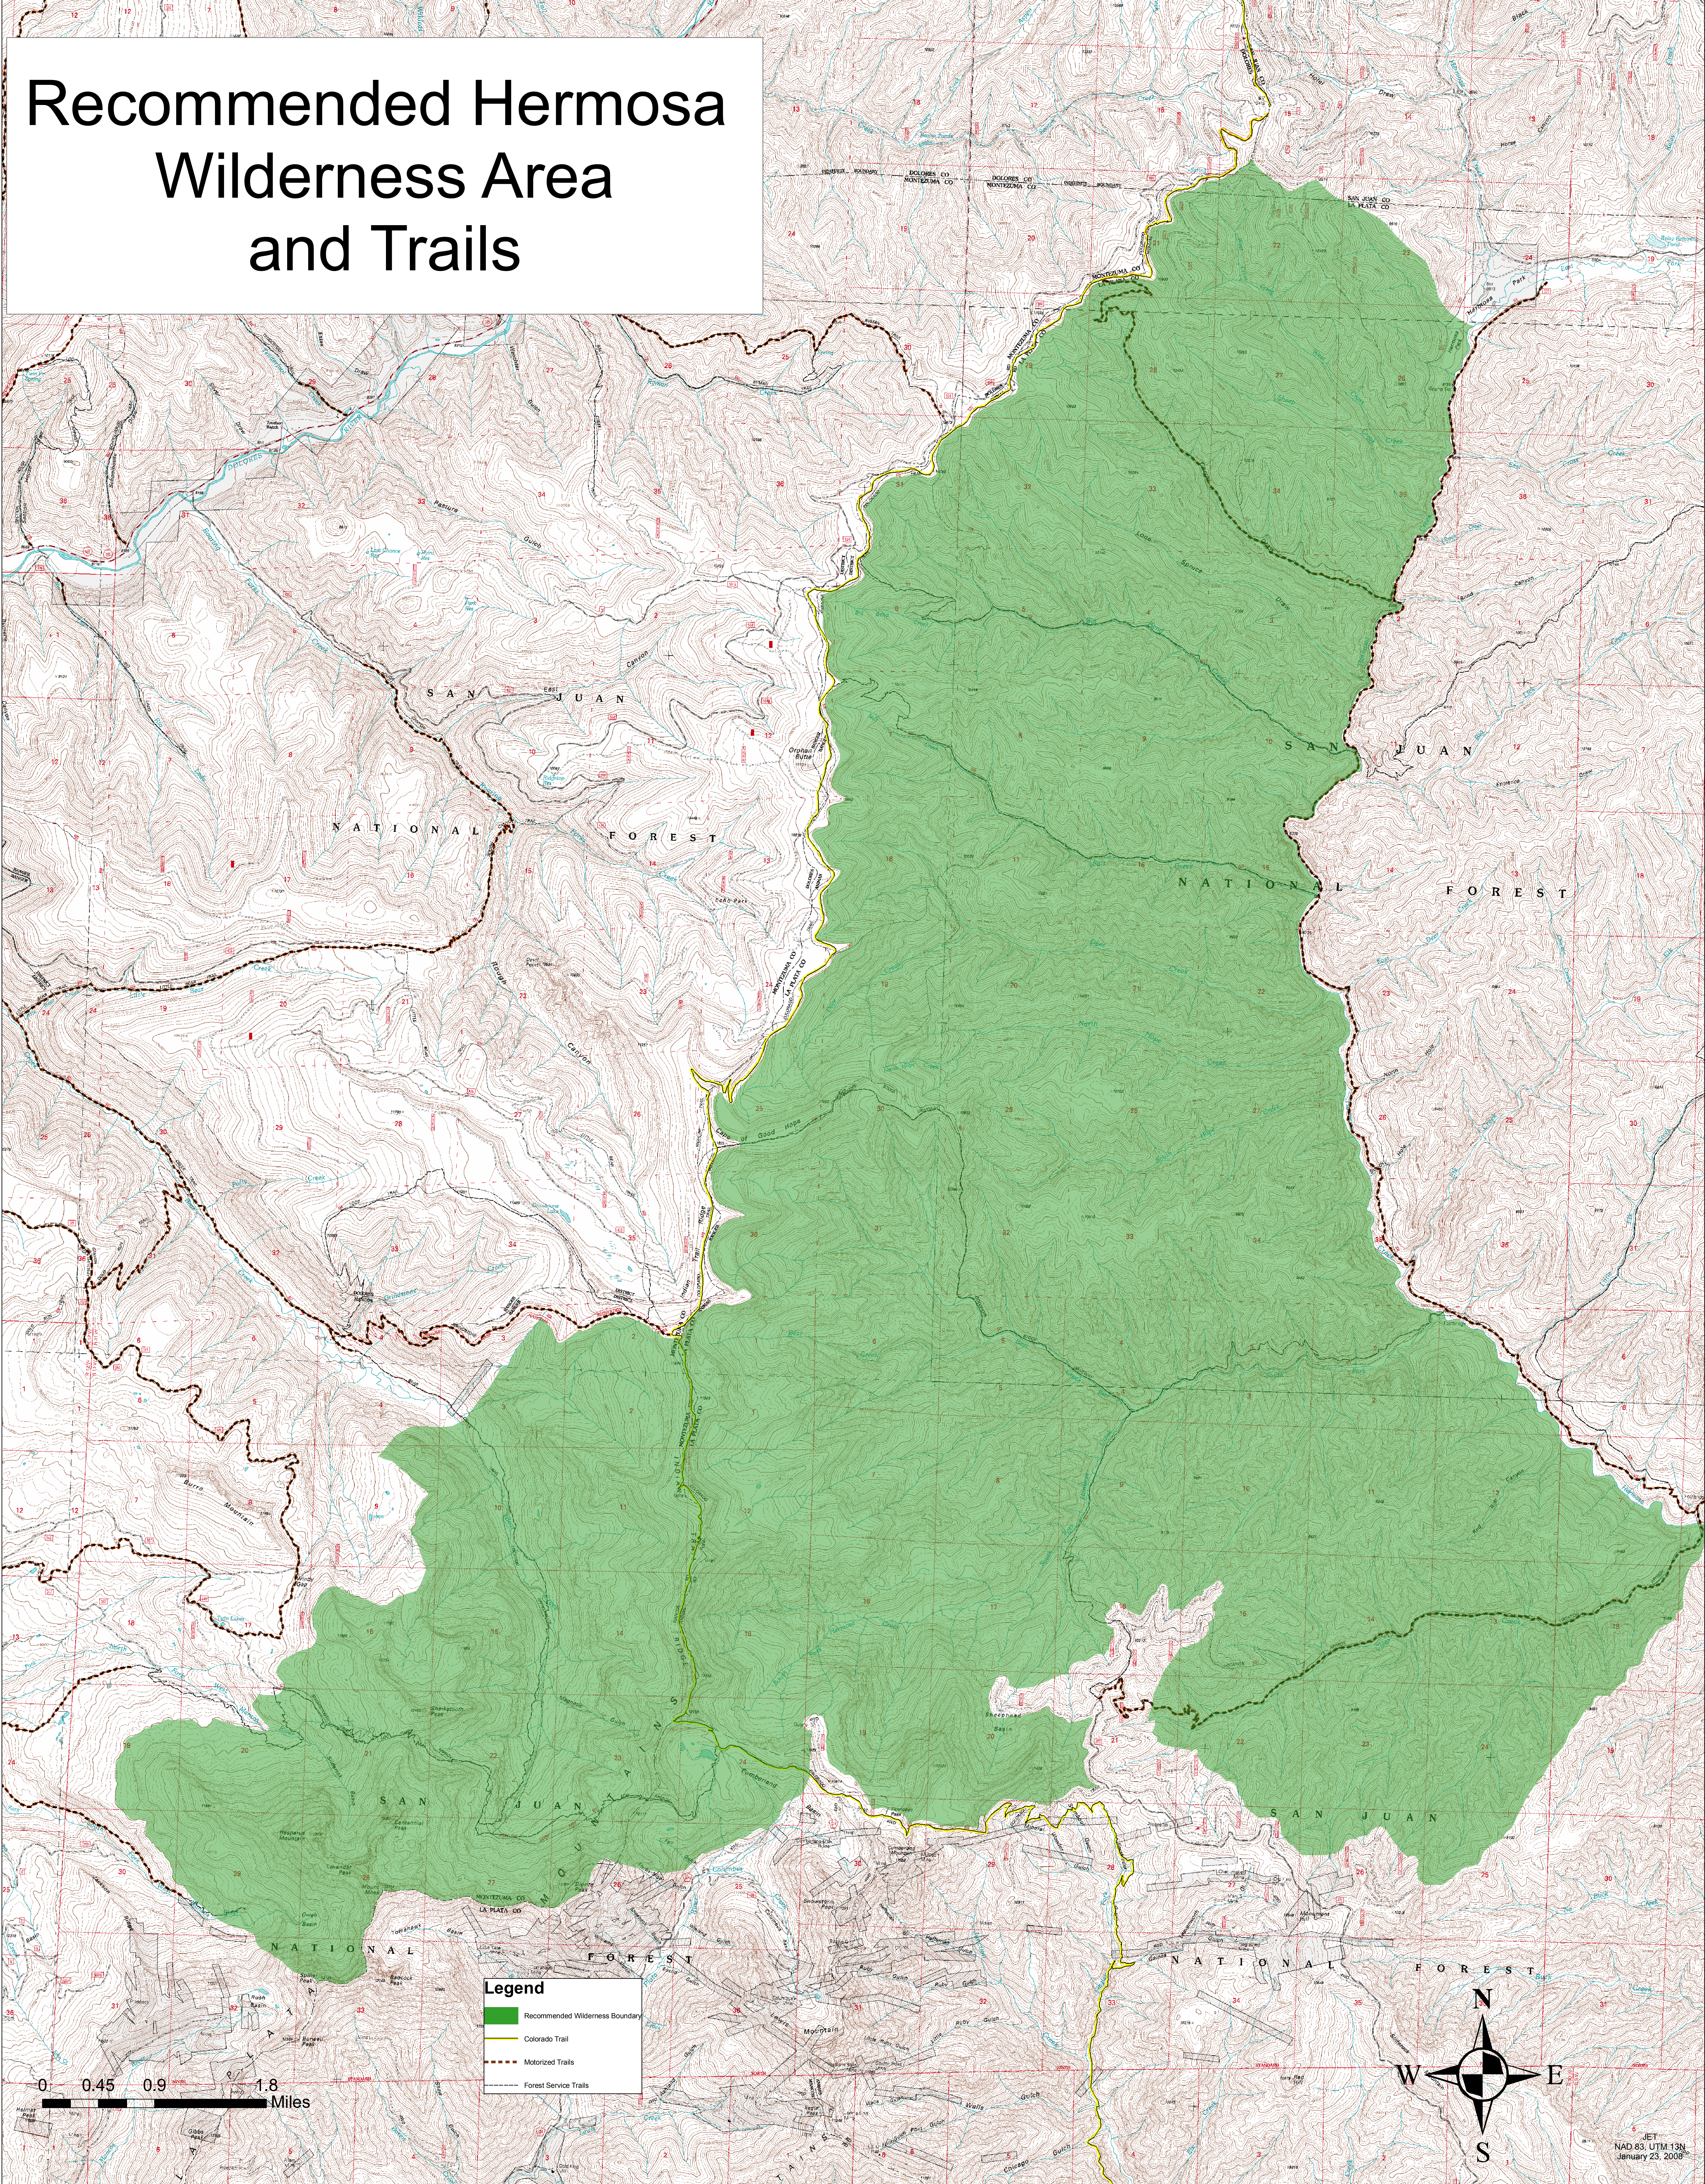

Recommended Hermosa Wilderness Area and Trails

Legend

- Recommended Wilderness Boundary
- Colorado Trail
- Motorized Trails
- Forest Service Trails

0 0.45 0.9 1.8 Miles