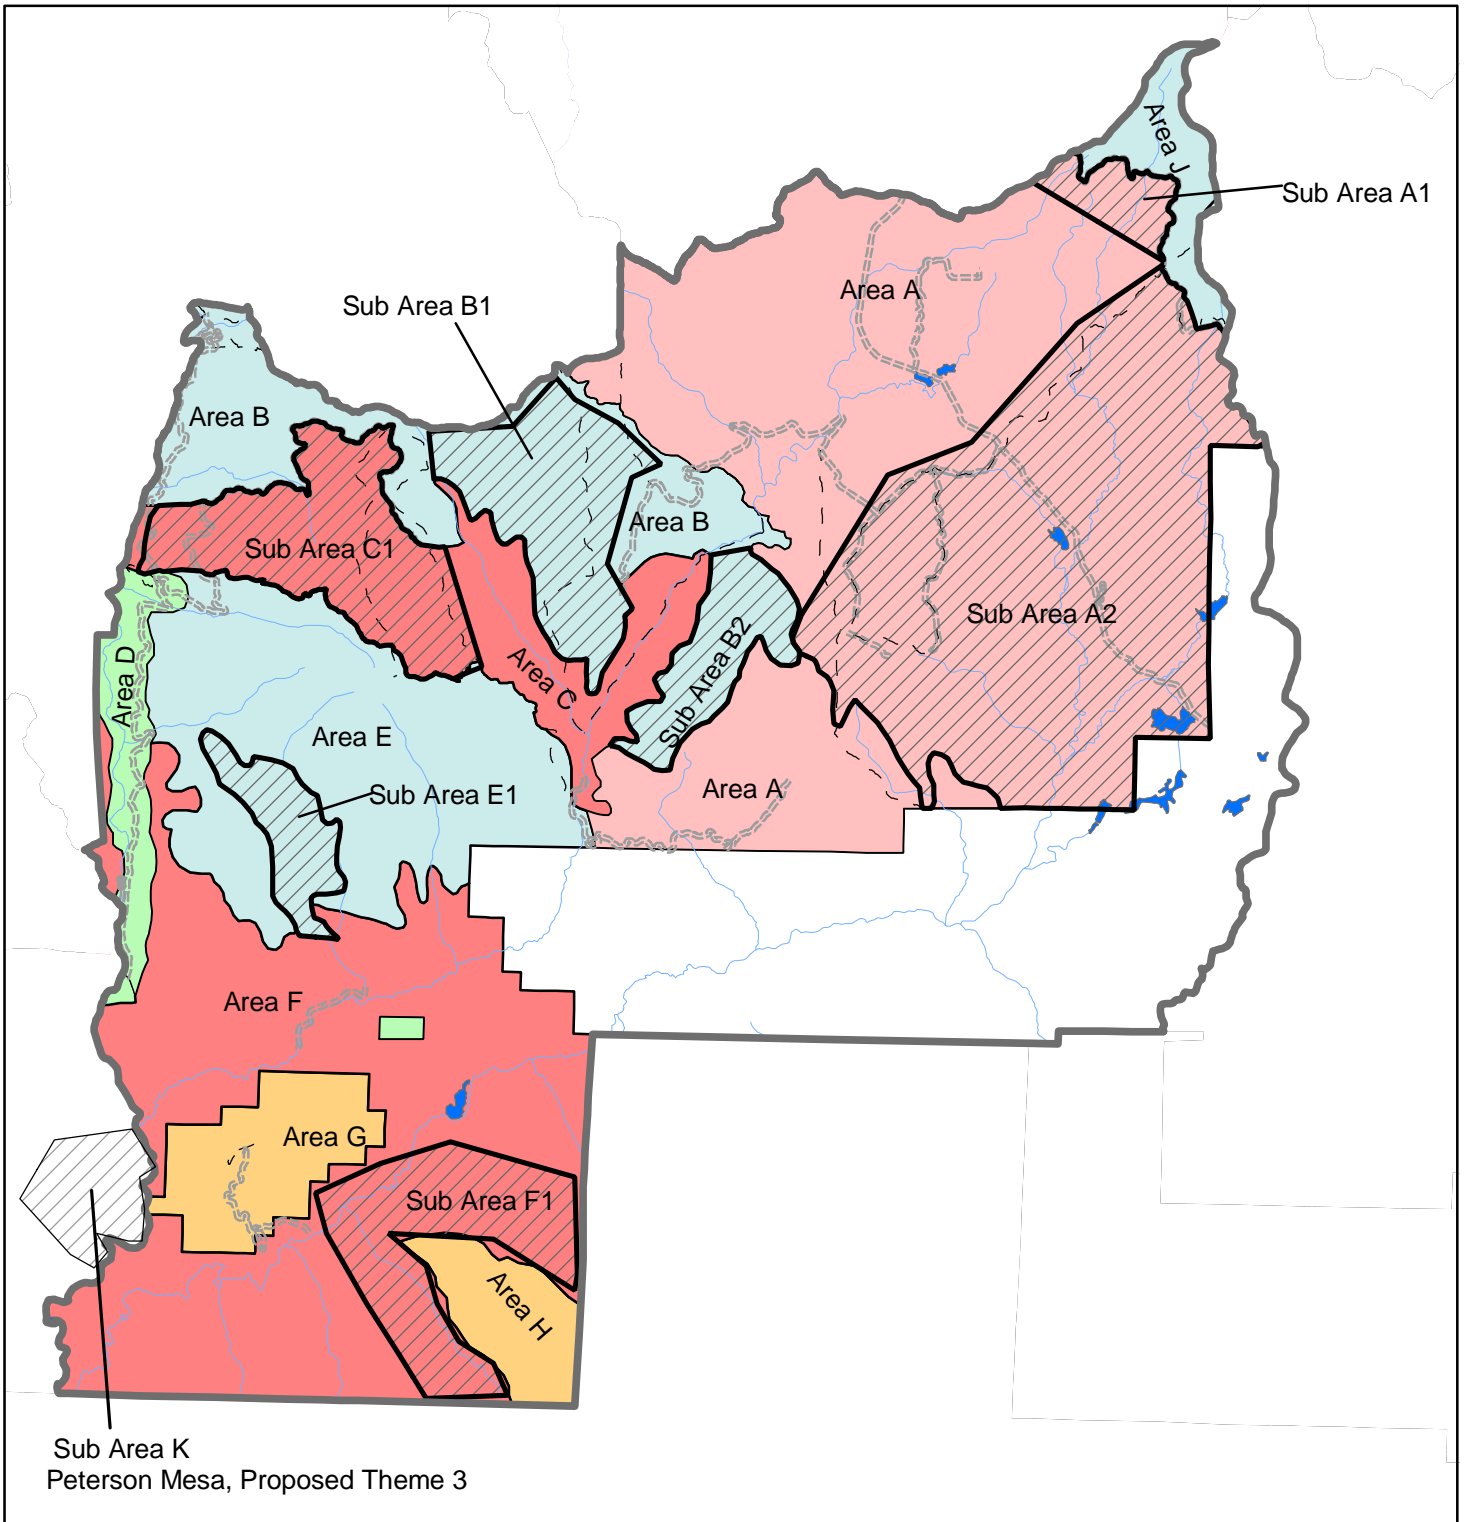

Theme Comments Reference Map:  
Pagosa Study Group Meeting 3/31 Turkey and Ute

Sub Area K  
Peterson Mesa, Proposed Theme 3

<b>Proposed Themes</b>	<b>Study Group Sub Areas</b>
1	Roads
2	Trails
3	Streams
4	Lakes
5	turkeypatch
7	
8	