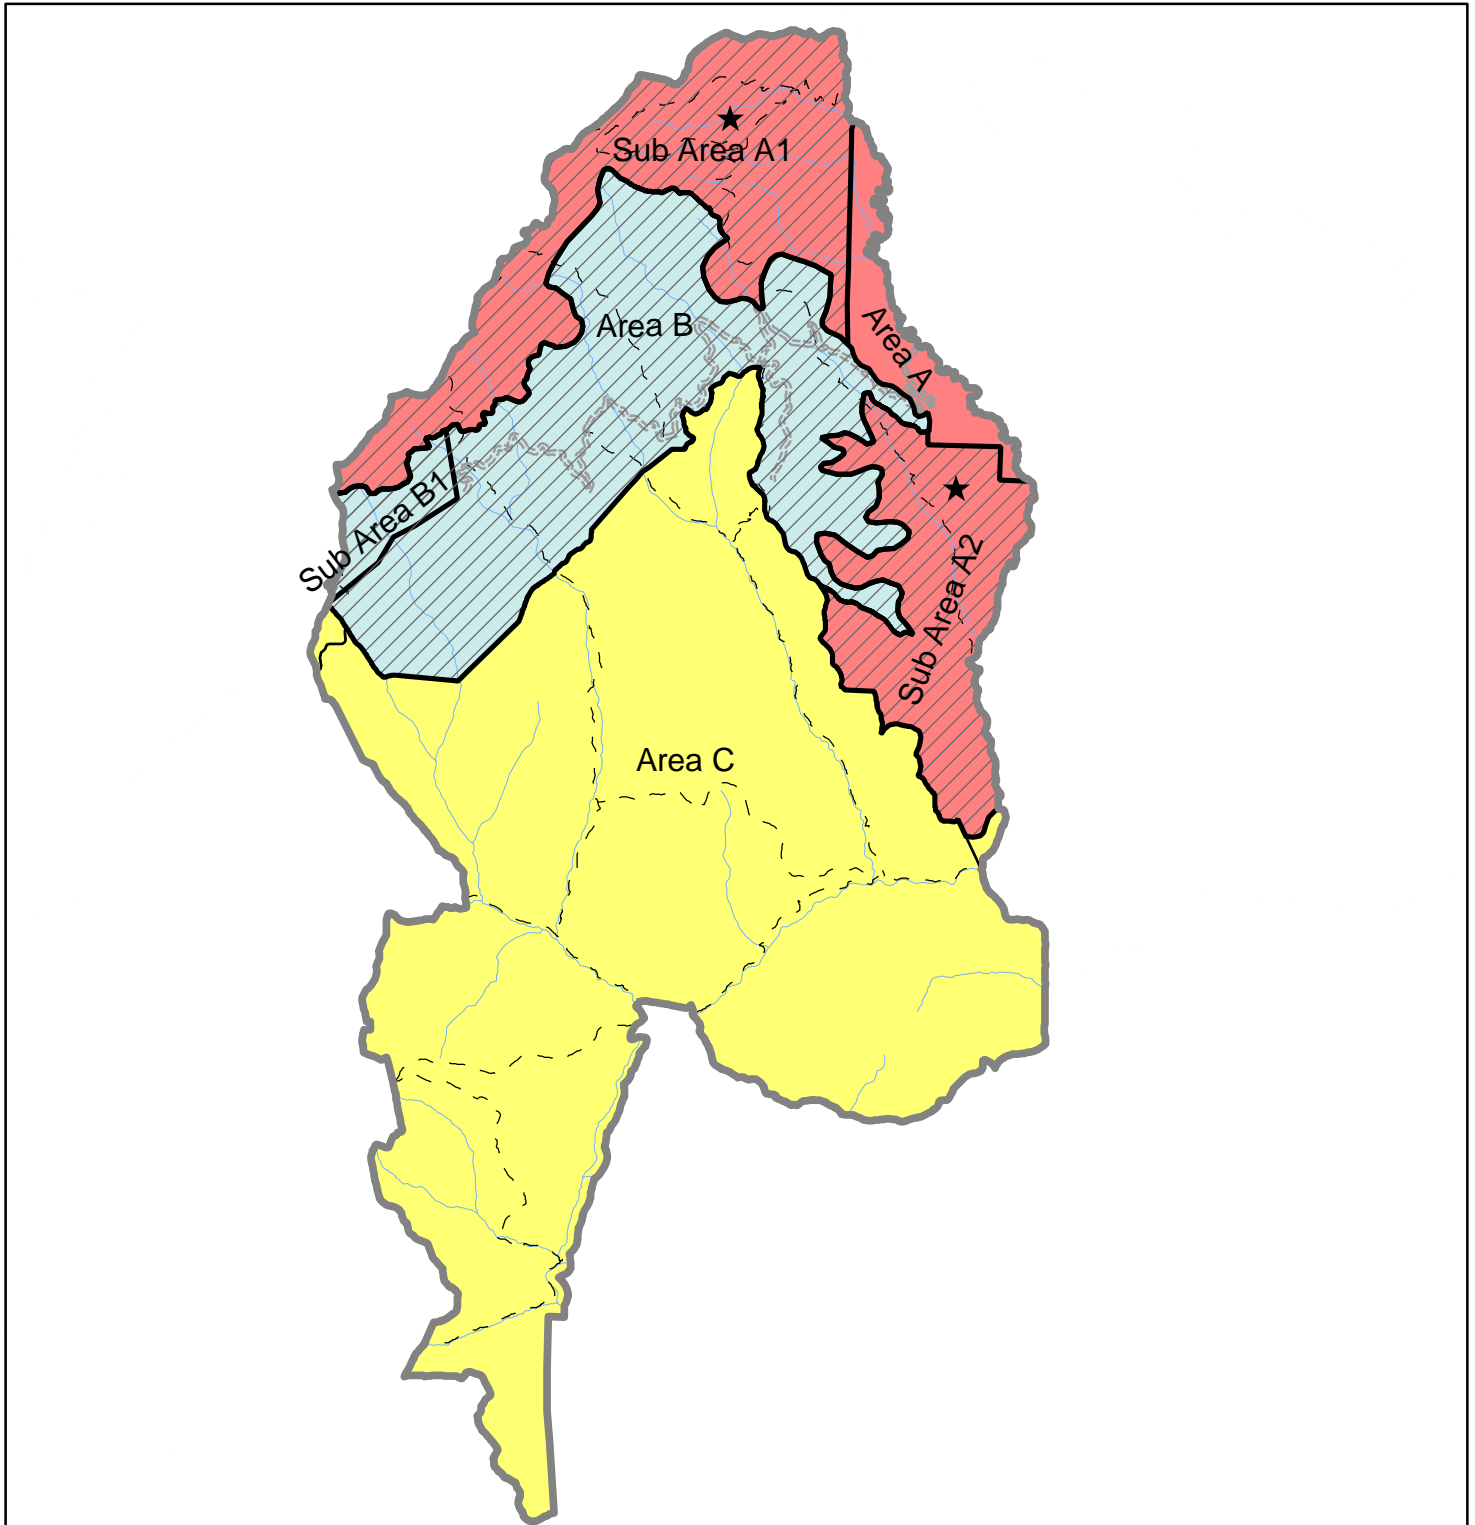

Theme Comments Reference Map: Pagosa Meeting 4/28 Mosca and Piedra

Proposed Themes	=== Roads	Study Group Alternative Area
1	- - Trails	Study Group Area of Interest
2	— Streams	★ Sub Area Contains Area of Change
3	Lakes	
4		
5		
7		
8		