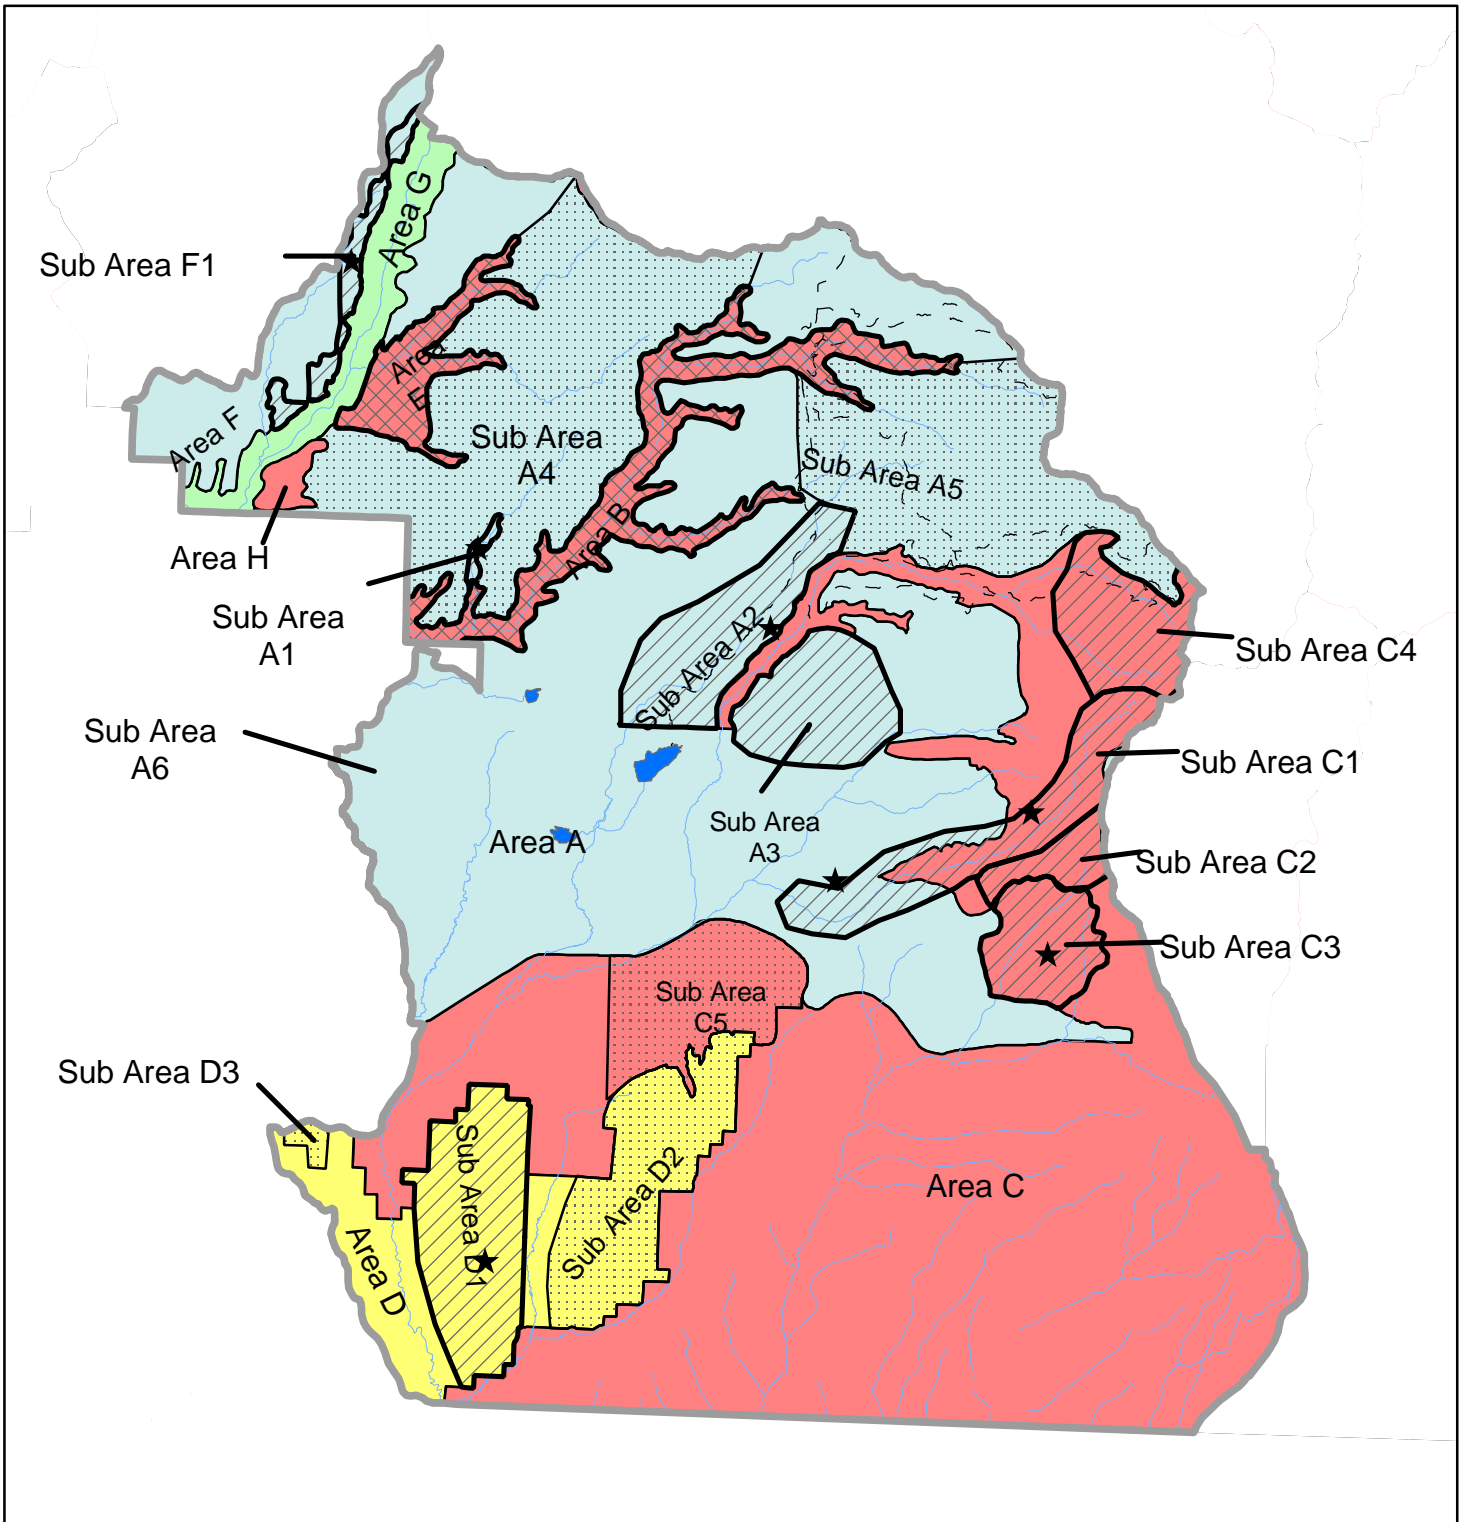

Theme Comments Reference Map:  
Dolores Meeting 4/14 Haycamp and Mancos-Cherry Creek

Proposed Themes	Study Group Alternative Boundary and Theme
1	Study Group Alternative Theme
2	Study Group Area of Interest
3	Sub Area Contains Area of Change
4	Trails
5	Streams
7	Lakes
8	