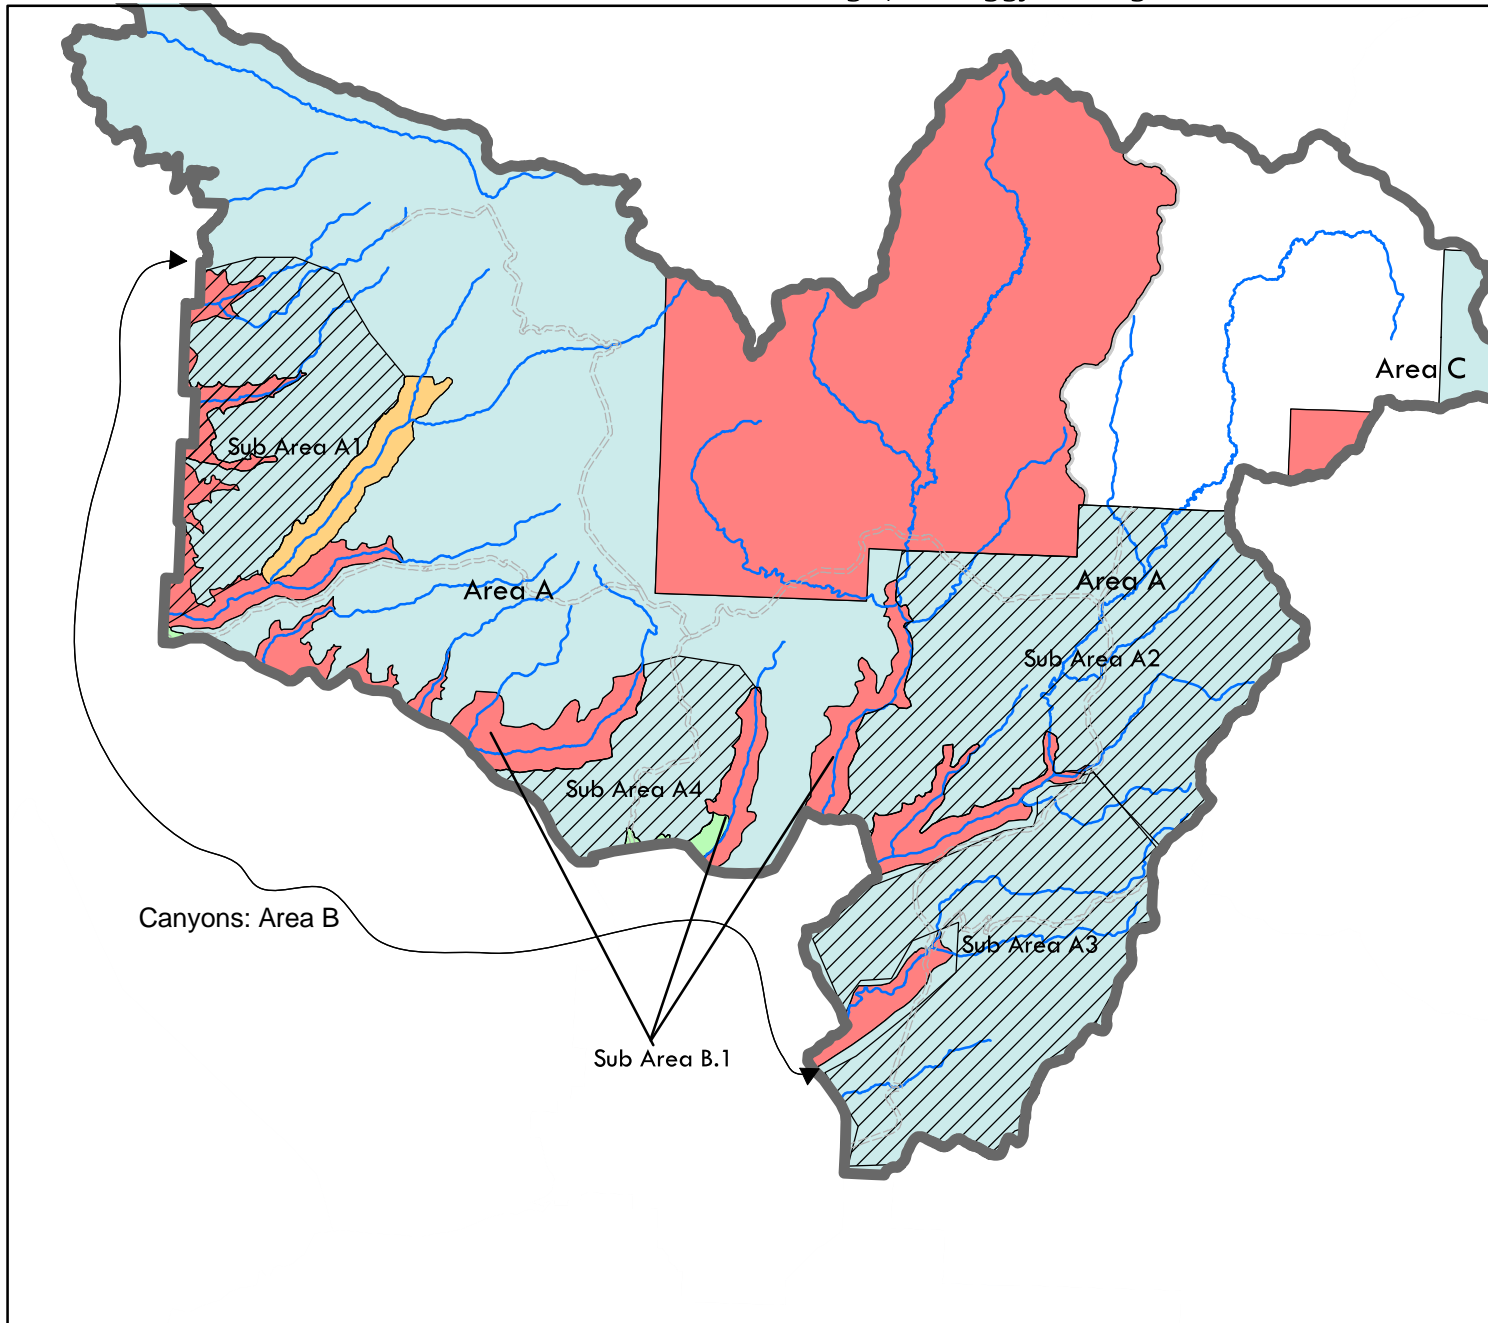

Theme Comments Reference Map:
Dolores Meeting 3/17 Boggy and Big Glade

Proposed Themes

- 1
- 2
- 3
- 4
- 5
- 7
- 8

Study Group Sub Areas

Roads

Lakes

Streams

Note: See Accompanying Report to Reference Corresponding Comments on Proposed Theme Designations